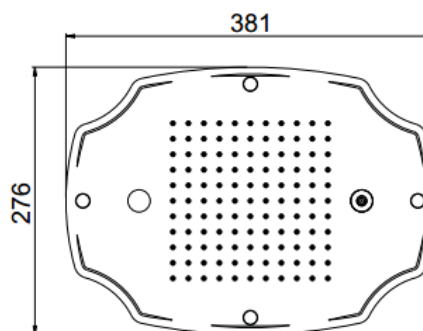

TECHNICAL DRAWING

SPARE PARTS

FINISHINGS