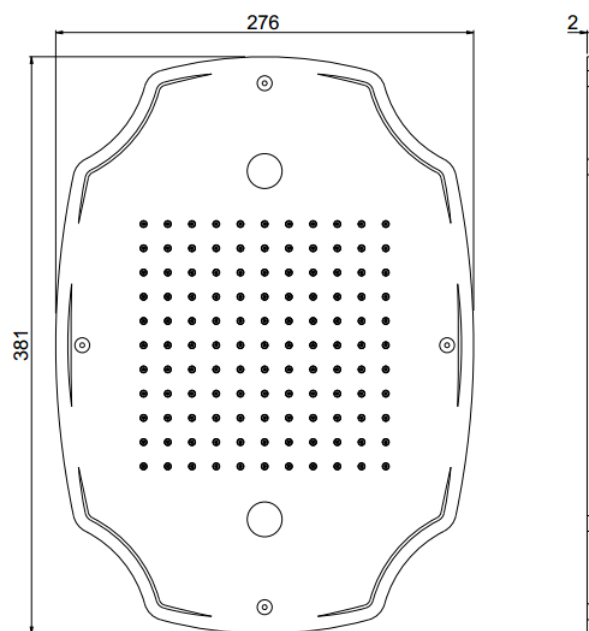

MyDream

MyDream Colonial 400x300
23077X-CRX

TECHNICAL INFORMATION

Concealed traditional shower head, 400x300 mm, 121 nozzles in non-liming silicon, inspectable and serviceable in chromed plated stainless steel. 1 jet: rain. CHROME

Flow rate:
5 l/min

FEATURES

Rain jet

Non-liming

PICTURE

TECHNICAL DRAWING

SPARE PARTS

FINISHINGS