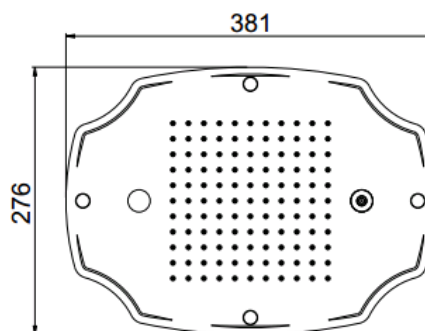

TECHNICAL DRAWING

SPARE PARTS

FINISHINGS