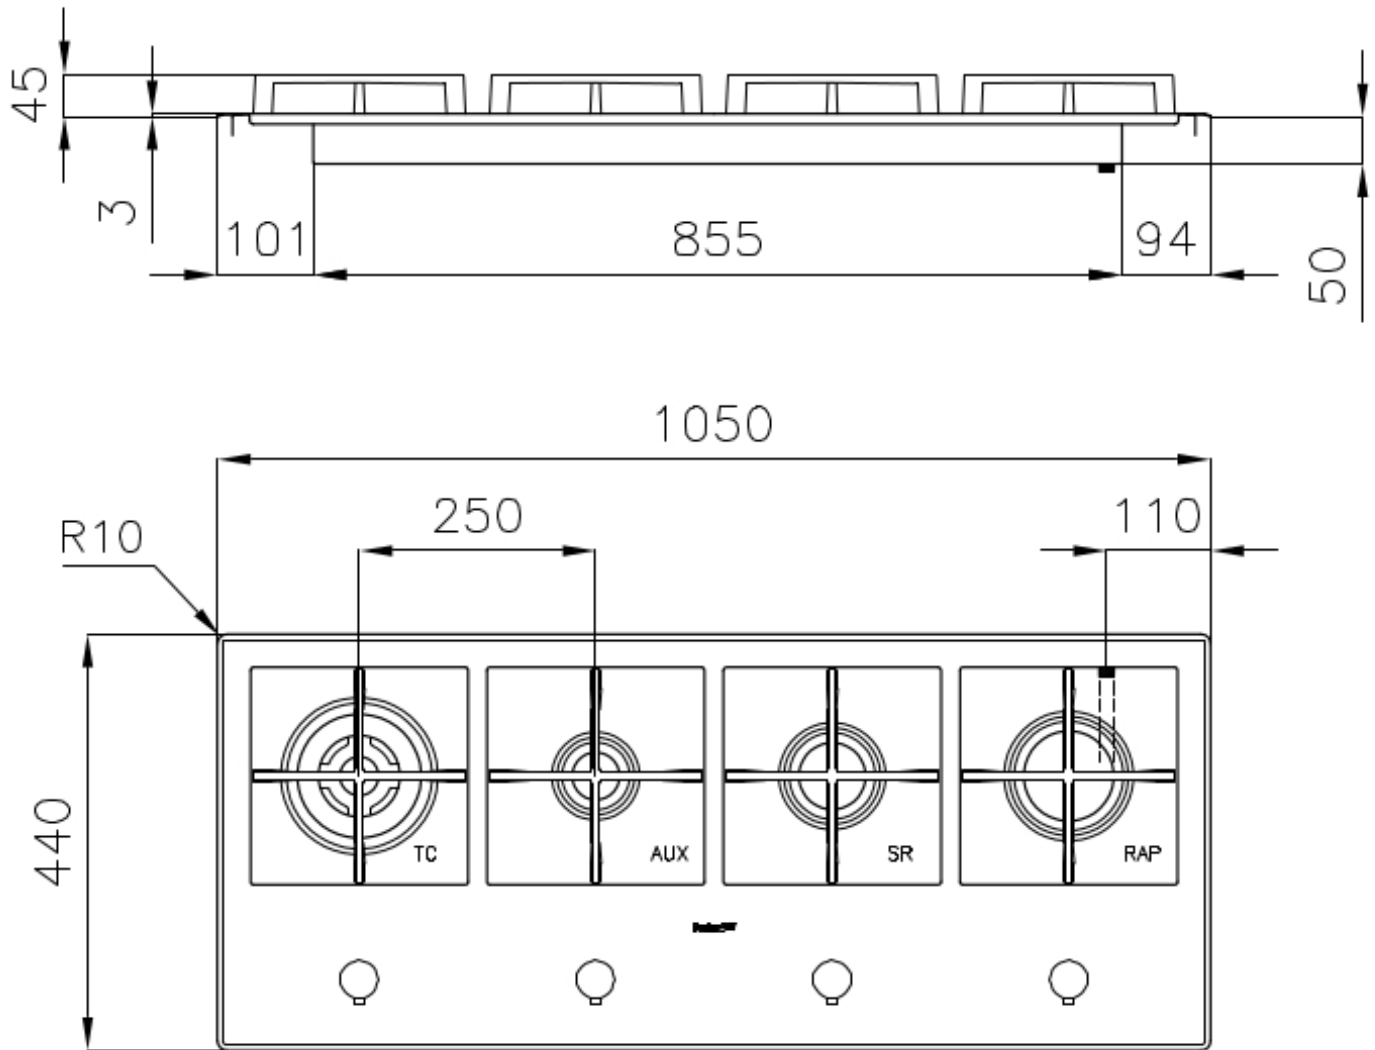

TECHNICAL DATA