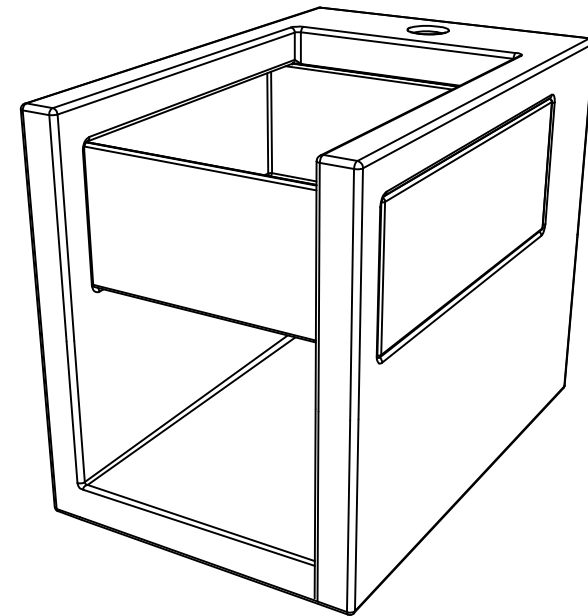

GSG

CERAMIC DESIGN

Bidet a terra Box monoforo
 (senza foro su richiesta)
 con bacino in crystal-tech® bianco lucido.
 Box bidet back to wall, one hole
 (no hole on request)
 with float in crystal-tech® white shiny.

FRONT

LEFT

TOP

REAR

SECTION

Designation
 Bidet a terra Box monoforo
 (senza foro su richiesta)
 con bacino in crystal-tech® bianco lucido.
 Box bidet back to wall, one hole
 (no hole on request)
 with float in crystal-tech® white shiny.

Scale
 1:10

cod. BXBI01

GSG

CERAMIC DESIGN

This drawing including the respected data may neither be duplicated nor modified nor altered without the consent of GSG Ceramic Design. The use of the data/technical drawings take place at users own risk and under exclusion of any liability of GSG Ceramic Design. The dimensions are not binding; products are subject to changes. Measurement shown may be subjected to small variations or are indicative.