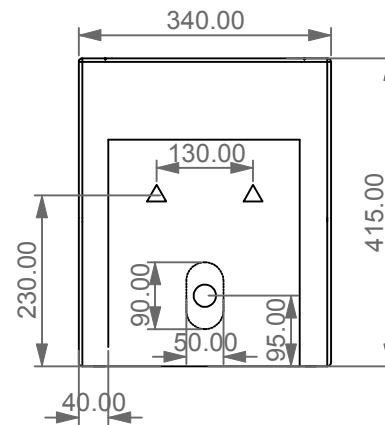

GSG

CERAMIC DESIGN

Bidet a terra Box monoforo
 (senza foro su richiesta)
 con bacino in crystal-tech® bianco lucido.
 Box bidet back to wall, one hole
 (no hole on request)
 with float in crystal-tech® white shiny.

FRONT

LEFT

TOP

REAR

SECTION

Designation
 Bidet a terra Box monoforo
 (senza foro su richiesta)
 con bacino in crystal-tech® bianco lucido.
 Box bidet back to wall, one hole
 (no hole on request)
 with float in crystal-tech® white shiny.

Scale
 1:10

cod. BXBI01

GSG

CERAMIC DESIGN

This drawing including the respected data may neither be duplicated nor modified nor altered without the consent of GSG Ceramic Design. The use of the data/technical drawings take place at users own risk and under exclusion of any liability of GSG Ceramic Design. The dimensions are not binding; products are subject to changes. Measurement shown may be subjected to small variations or are indicative.