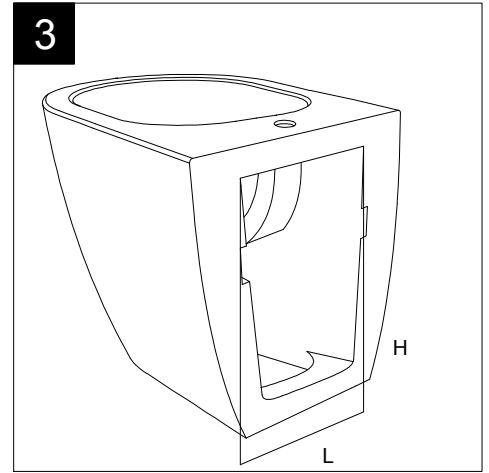

Guida all'installazione dei bidet a pavimento con kit di fissaggio a parete nascosto (cod. ACS51)

Serie: LIKE - BRIO - TOUCH - FLUT - SPEED

Installation guide for floor standing bidets with wall hidden fixing kit (cod. ACS51)

Series: LIKE - BRIO - TOUCH - FLUT - SPEED

①