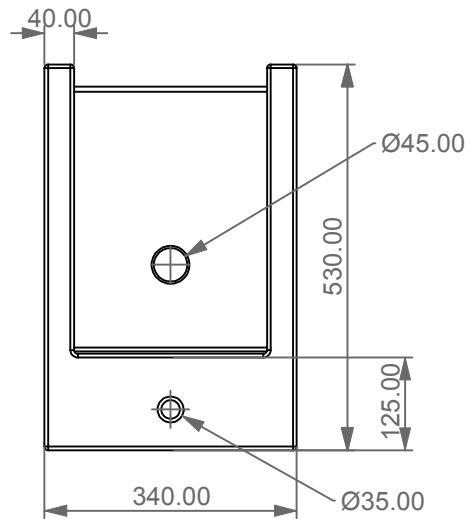

GSG

CERAMIC DESIGN

Bidet a terra Box monoforo
 (senza foro su richiesta)
 con bacino in crystal-tech® bianco lucido.
 Box bidet back to wall, one hole
 (no hole on request)
 with float in crystal-tech® white shiny.

FRONT

LEFT

TOP

REAR

SECTION

Designation
 Bidet a terra Box monoforo
 (senza foro su richiesta)
 con bacino in crystal-tech® bianco lucido.
 Box bidet back to wall, one hole
 (no hole on request)
 with float in crystal-tech® white shiny.

Scale
 1:10

cod. BXBI01

GSG

CERAMIC DESIGN

This drawing including the respected data may neither be duplicated nor modified nor altered without the consent of GSG Ceramic Design. The use of the data/technical drawings take place at users own risk and under exclusion of any liability of GSG Ceramic Design. The dimensions are not binding; products are subject to changes. Measurement shown may be subjected to small variations or are indicative.