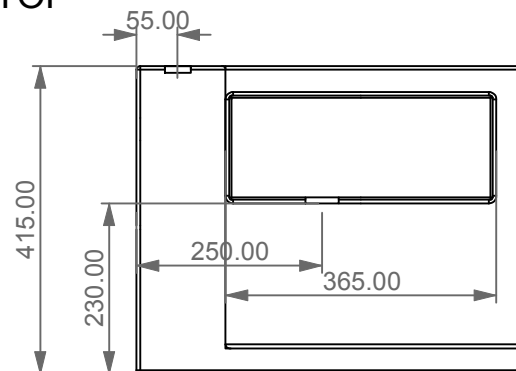

FRONT

LEFT

TOP

REAR

SECTION

Designation
 Bidet a terra Box monoforo
 (senza foro su richiesta)
 con bacino in crystal-tech® bianco lucido.
 Box bidet back to wall, one hole
 (no hole on request)
 with float in crystal-tech® white shiny.

Scale
 1:10

cod. BXBI01

GSG

CERAMIC DESIGN

This drawing including the respected data may neither be duplicated nor modified nor altered without the consent of GSG Ceramic Design. The use of the data/technical drawings take place at users own risk and under exclusion of any liability of GSG Ceramic Design. The dimensions are not binding; products are subject to changes. Measurement shown may be subjected to small variations or are indicative.