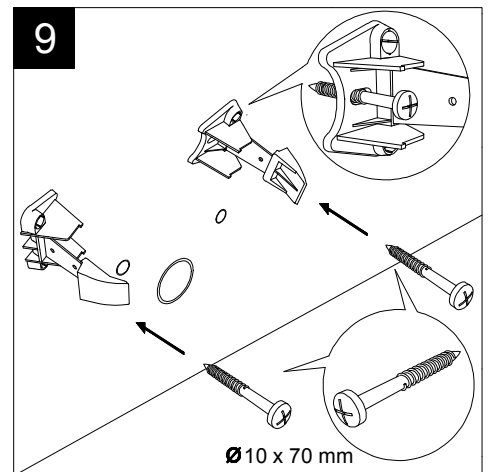

Guida all'installazione dei bidet a pavimento con kit di fissaggio a parete nascosto (cod. ACS51)

Serie: LIKE - BRIO - TOUCH - FLUT - SPEED

Installation guide for floor standing bidets with wall hidden fixing kit (cod. ACS51)

Series: LIKE - BRIO - TOUCH - FLUT - SPEED

①