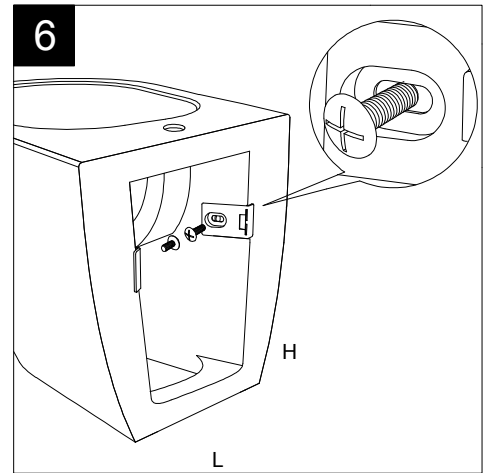

Guida all'installazione dei bidet a pavimento con kit di fissaggio a parete nascosto (cod. ACS51)

Serie: LIKE - BRIO - TOUCH - FLUT - SPEED

Installation guide for floor standing bidets with wall hidden fixing kit (cod. ACS51)

Series: LIKE - BRIO - TOUCH - FLUT - SPEED

①