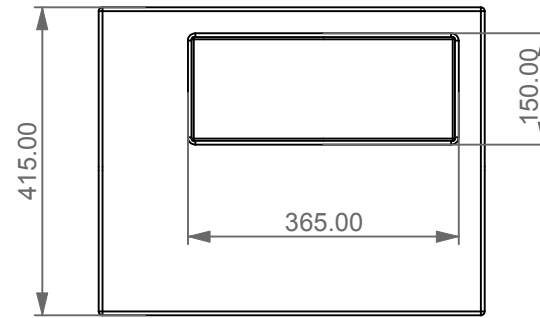

GSG

CERAMIC DESIGN

Bidet a terra Box monoforo
 (senza foro su richiesta)
 con bacino in crystal-tech® bianco lucido.
 Box bidet back to wall, one hole
 (no hole on request)
 with float in crystal-tech® white shiny.

FRONT

LEFT

TOP

REAR

SECTION

Designation
 Bidet a terra Box monoforo
 (senza foro su richiesta)
 con bacino in crystal-tech® bianco lucido.
 Box bidet back to wall, one hole
 (no hole on request)
 with float in crystal-tech® white shiny.

Scale
 1:10

cod. BXBI01

GSG

CERAMIC DESIGN

This drawing including the respected data may neither be duplicated nor modified nor altered without the consent of GSG Ceramic Design. The use of the data/technical drawings take place at users own risk and under exclusion of any liability of GSG Ceramic Design. The dimensions are not binding; products are subject to changes. Measurement shown may be subjected to small variations or are indicative.