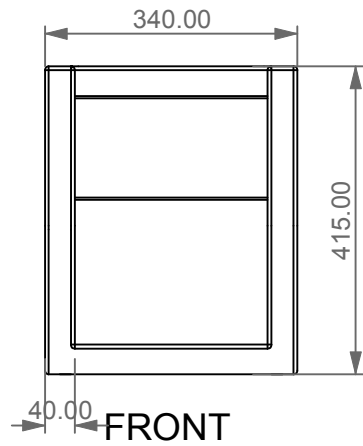

GSG

CERAMIC DESIGN

Bidet a terra Box monoforo
 (senza foro su richiesta)
 con bacino in crystal-tech® bianco lucido.
 Box bidet back to wall, one hole
 (no hole on request)
 with float in crystal-tech® white shiny.

FRONT

LEFT

TOP

REAR

SECTION

Designation
 Bidet a terra Box monoforo
 (senza foro su richiesta)
 con bacino in crystal-tech® bianco lucido.
 Box bidet back to wall, one hole
 (no hole on request)
 with float in crystal-tech® white shiny.

Scale
 1:10

cod. BXBI01

GSG

CERAMIC DESIGN

This drawing including the respected data may neither be duplicated nor modified nor altered without the consent of GSG Ceramic Design. The use of the data/technical drawings take place at users own risk and under exclusion of any liability of GSG Ceramic Design. The dimensions are not binding; products are subject to changes. Measurement shown may be subjected to small variations or are indicative.