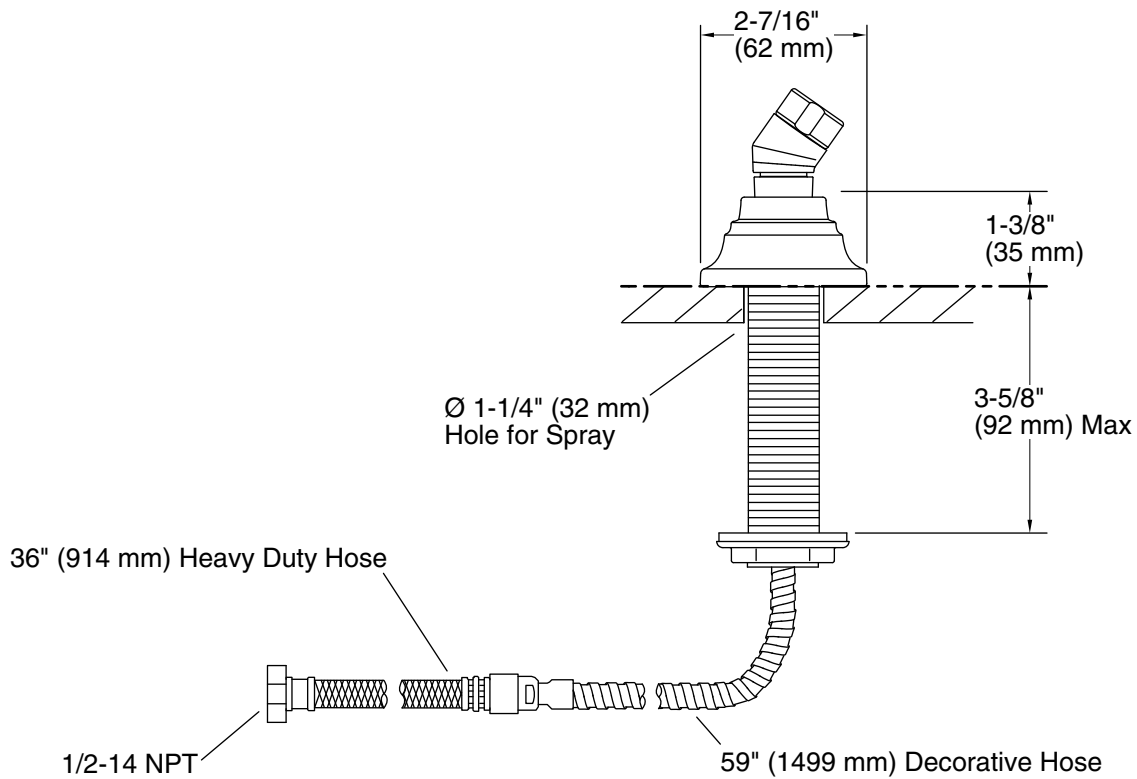

Features

- Includes Polished Chrome handshower hose.
- For use with a handshower (sold separately).
- Coordinates with Bancroft faucets and accessories.

Material

- Brass construction.
- KOHLER finishes resist corrosion and tarnishing.

Installation

- Deck- or bath-mount.

Recommended Products/Accessories

K-23723 Faucet cleaner

Optional Products/Accessories

79583 Roughing-in Kit for Deck-Mount Handshowers

Codes/Standards

ASME A112.18.1/CSA B125.1

Technical Information

All product dimensions are nominal.

Drain included: No

Notes

Install this product according to the installation guide.