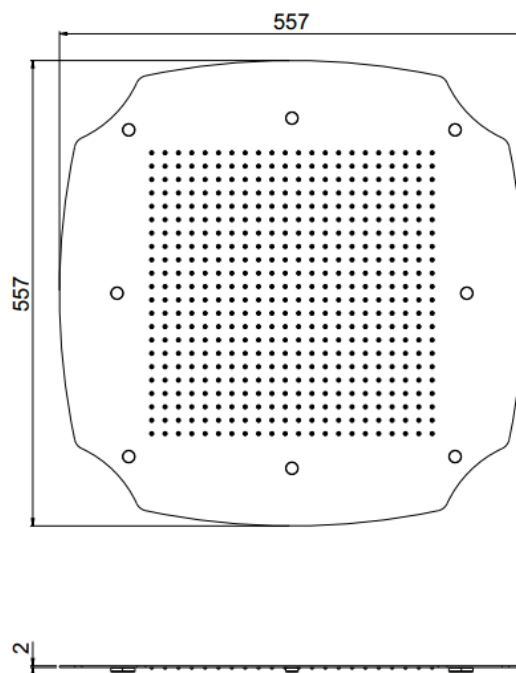

MyDream

MyDream Colonial 550x550
23074X

TECHNICAL INFORMATION

Traditional concealed shower head, 550x550 mm, 484 nozzles in non-liming silicon, inspectable and serviceable in stainless steel. 1 jet: rain. CHROME

Flow rate:
10 l/min

PICTURE

SPARE PARTS

FEATURES

Rain jet

Non-liming

TECHNICAL DRAWING

FINISHINGS