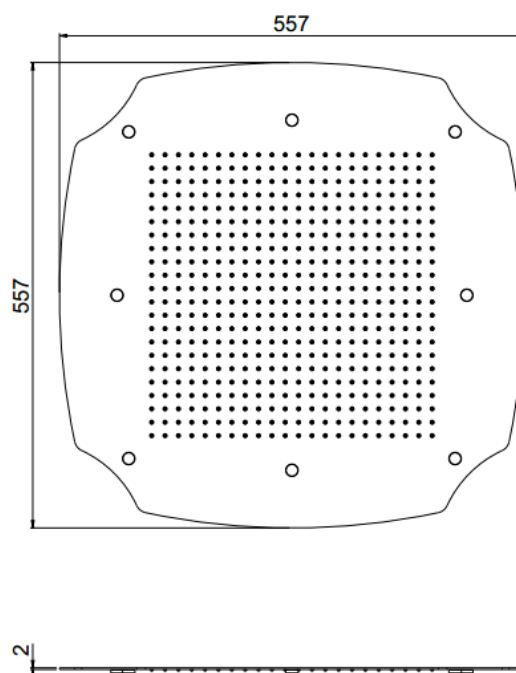

MyDream

MyDream Colonial 550x550
23074X-CRX

TECHNICAL INFORMATION

Traditional concealed shower head, 550x550 mm, 484 nozzles in non-liming silicon, inspectable and serviceable in chromed plated stainless steel. 1 jet: rain. CHROME

Flow rate:
10 l/min

PICTURE

SPARE PARTS

FEATURES

Rain jet

Non-liming

TECHNICAL DRAWING

FINISHINGS