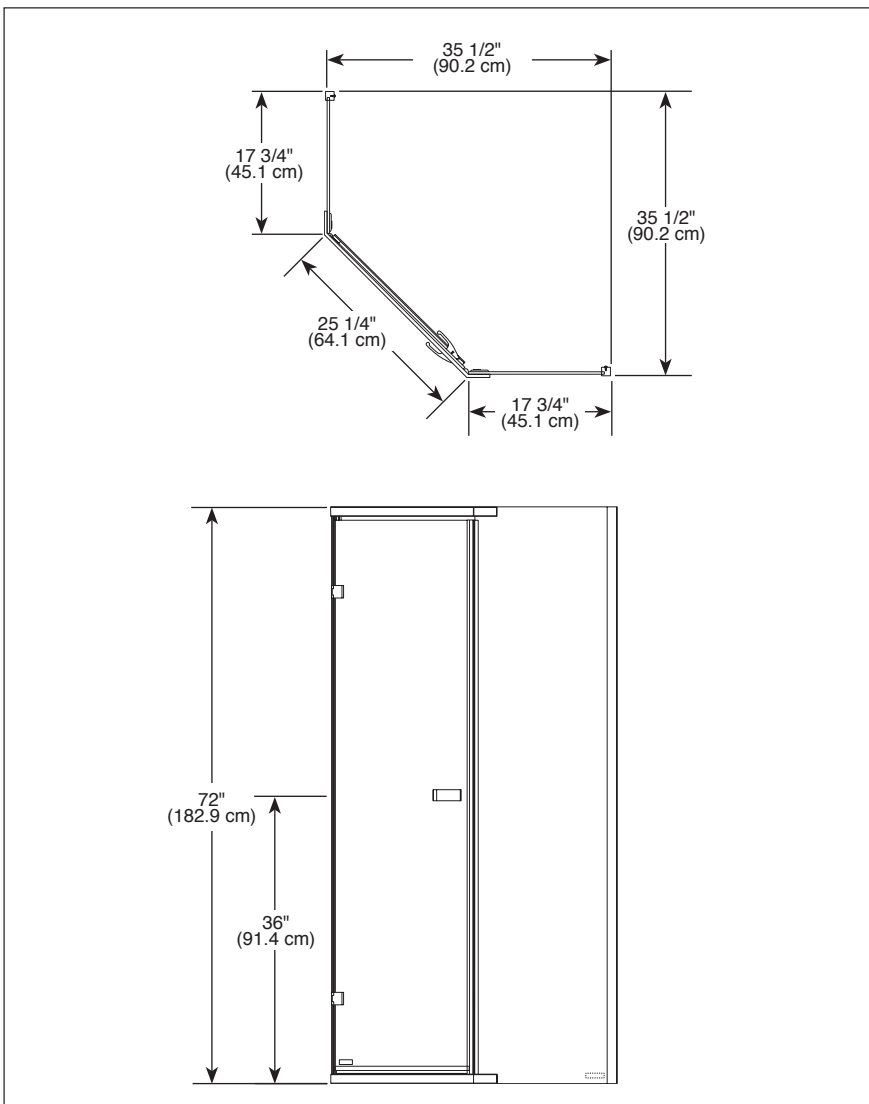

▲ Designate proper finish suffix. PC: Polished Chrome, SS: Stainless Steel