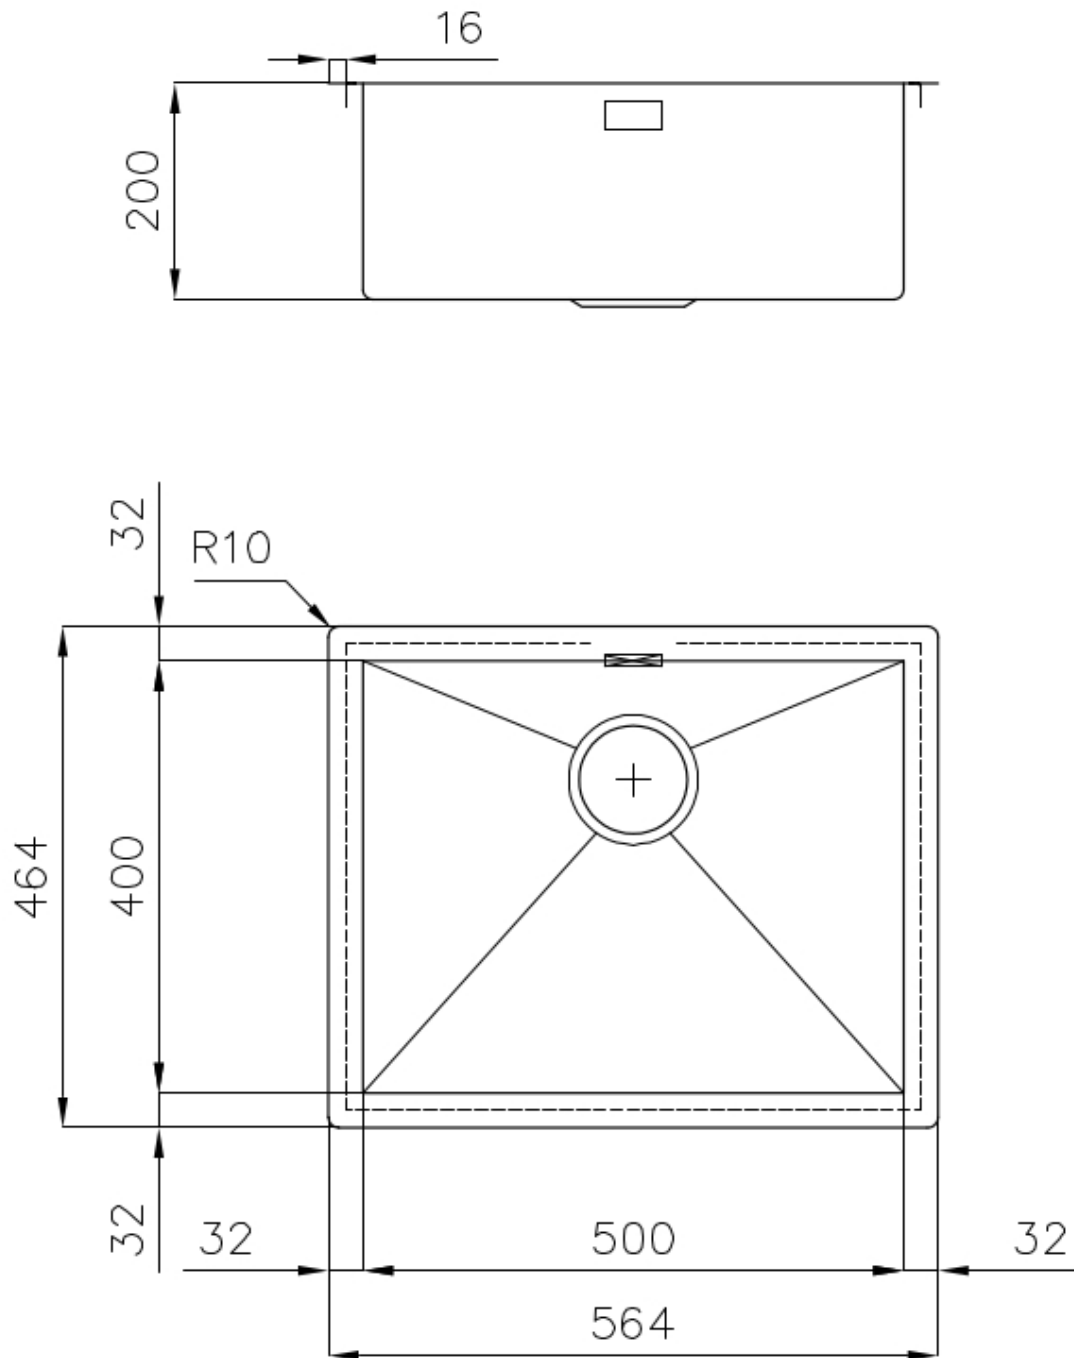

Edge/Installation Type Flush-mount | Top-mount

Dimensions 564x464 mm

Standard fittings Fixing hooks, gasket, drain, overflow and siphon, boxed packing

Mixer holes No standard holes

Built-in hole View technical data sheet (for all Flush-mount / Top-mount models and Under-mount models)

Drainer No

Width 56 cm

Bowl dimension 500x400mm

Number of bowls 1 bowl

Waste fitting 3,5" drain

FEATURES

Basket 3,5" waste fitting The drain is equipped with a large 3.5" drain, with the practical basket cap that prevents the discharge of solid parts. The 3.5 "drain allows the use of the Foster waste-disposer, compatible with all models.

Deep bowls This bowls reach an important depth, over 20 cm, thanks to the advanced production technology, that can be offer great capieny and practicity in all the washing operations.

Diamond-shape bottom The draining of water is an important feature in a sink, and it's always taken good care of in Foster products. In the bent-welded sinks, which would have a flat bottom, the proper draining is guaranteed by the elegant beveling, which helps the water flow.

Squared bowls - 0/9 radius The square bowls of Foster have perfectly squared vertical edges, while those on the bottom have a small radius of 9 mm that facilitates cleaning operations.

TECHNICAL DATA

- Built-in cut out for FTS – Foratura per installazione FTS