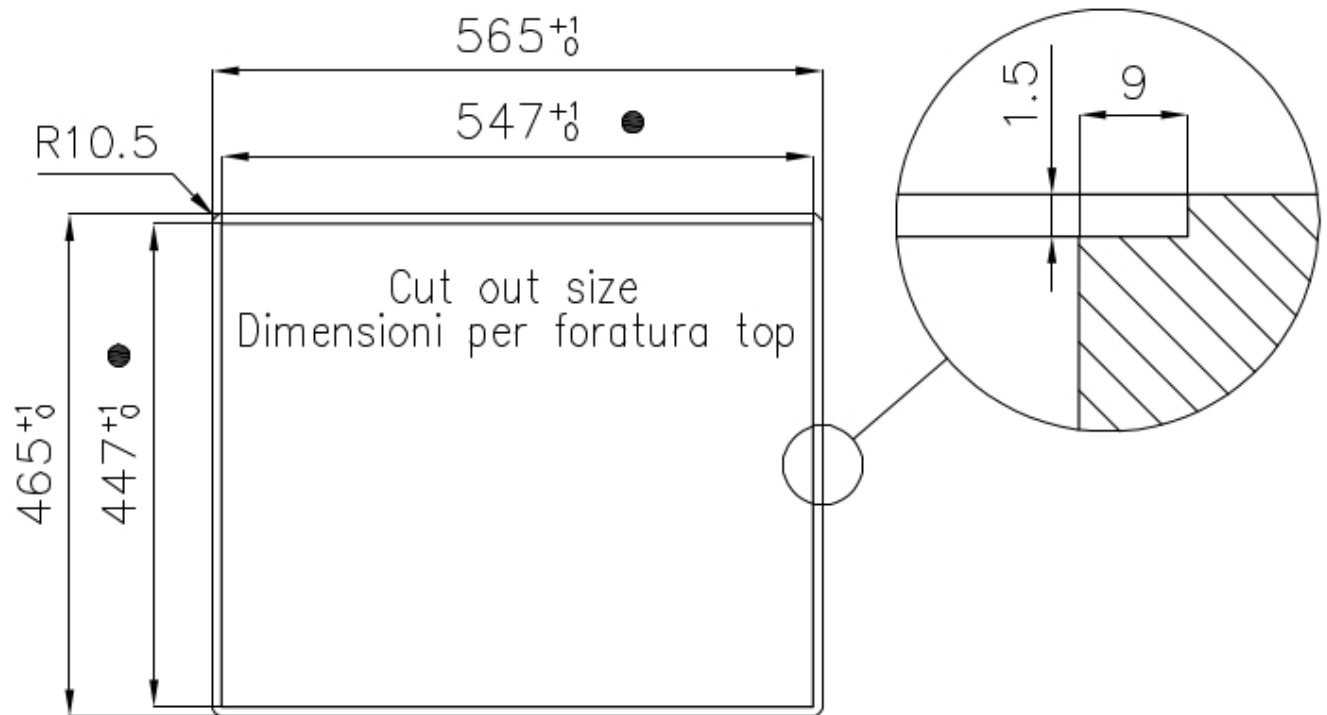

Edge/Installation Type Flush-mount | Top-mount

Dimensions 564x464 mm

Standard fittings Fixing hooks, gasket, drain, overflow and siphon, boxed packing

Mixer holes No standard holes

Built-in hole View technical data sheet (for all Flush-mount / Top-mount models and Under-mount models)

Drainer No

Width 56 cm

Bowl dimension 500x400mm

Number of bowls 1 bowl

Waste fitting 3,5" drain

FEATURES

Basket 3,5" waste fitting The drain is equipped with a large 3.5" drain, with the practical basket cap that prevents the discharge of solid parts. The 3.5 "drain allows the use of the Foster waste-disposer, compatible with all models.

Deep bowls This bowls reach an important depth, over 20 cm, thanks to the advanced production technology, that can be offer great capieny and practicity in all the washing operations.

Diamond-shape bottom The draining of water is an important feature in a sink, and it's always taken good care of in Foster products. In the bent-welded sinks, which would have a flat bottom, the proper draining is guaranteed by the elegant beveling, which helps the water flow.

Squared bowls - 0/9 radius The square bowls of Foster have perfectly squared vertical edges, while those on the bottom have a small radius of 9 mm that facilitates cleaning operations.

TECHNICAL DATA

- Built-in cut out for FTS – Foratura per installazione FTS