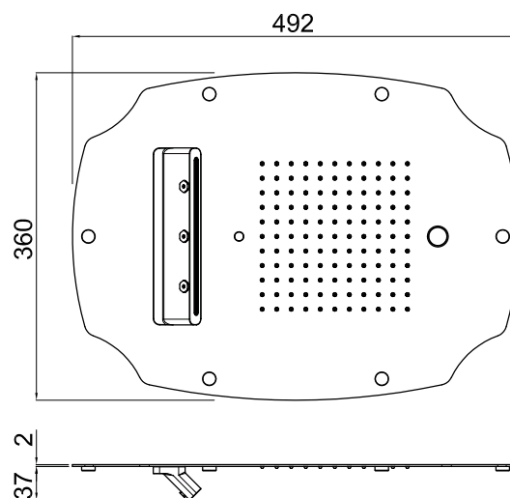

## TECHNICAL INFORMATION

Concealed traditional shower head with chromotherapy (1 Led), 500x400 mm, 121 nozzles in non-liming silicon, inspectable and serviceable in chromed plated stainless steel. 2 jets: rain, single cascade. CHROME

## TECHNICAL DRAWING