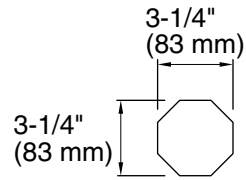

Technical Information

All product dimensions are nominal.

Material: Brass

Notes

Install this product according to the installation guide.