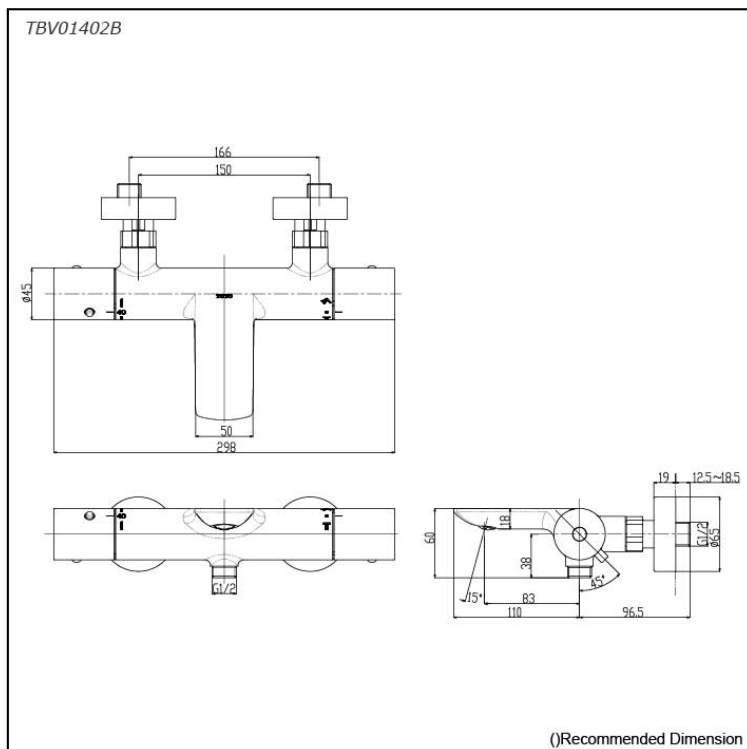

G Selection Showers
 Thermostat Shower
 (shower & bath)

Features

- Good Design with compact and slim body
- SMA Thermostat valve with heat insulation

Specifications

Finish: Chrome
 Material: Brass
 Water Pressure: 0.05 ~ 0.5 Mpa

Parts description

- **TBV01402B**
 Thermostat Shower (shower & bath)

Flow Rate

TBV01402B