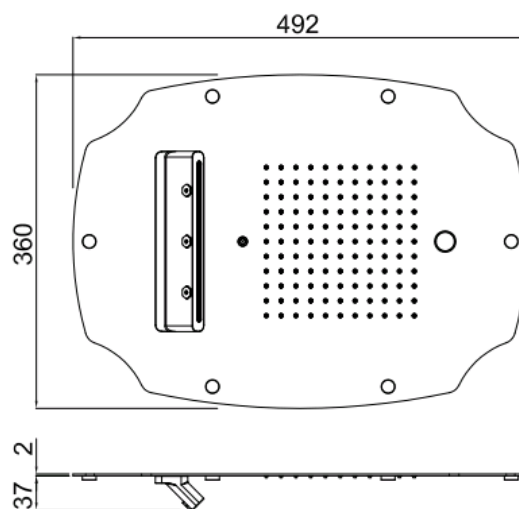

TECHNICAL DRAWING