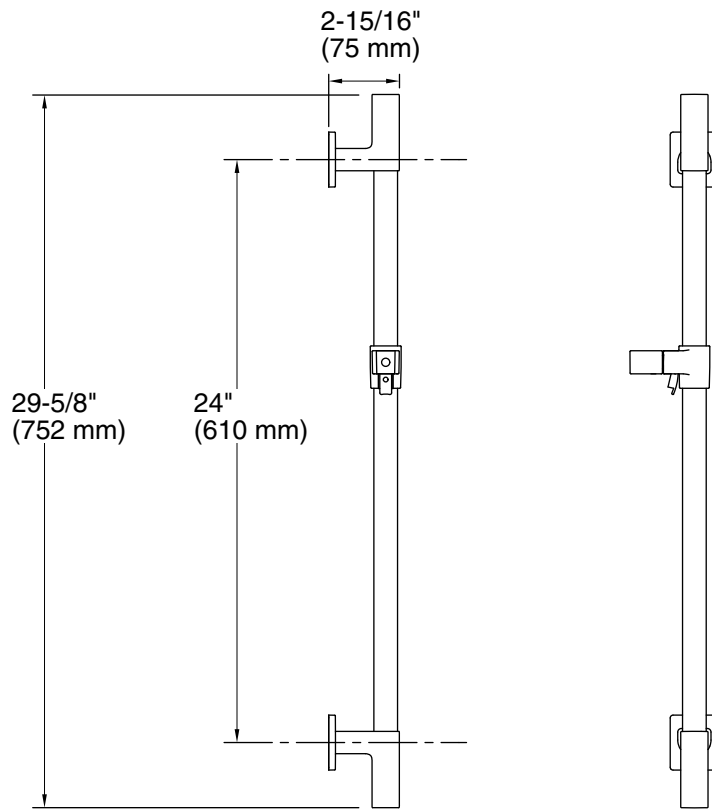

Features

- Adjustable mounting brackets offer installation flexibility.
- Adjustable angle of handshower.
- Metal construction.
- Coordinates with Awaken showerheads, handshowers and showering accessories.

Technical Information

All product dimensions are nominal.

Notes

Install this product according to the installation guide.

ADA, OBC, CSA B651 compliant when installed to the specific requirements of these regulations.