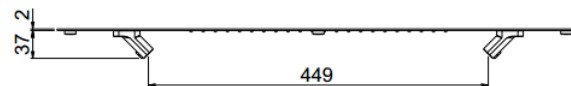

TECHNICAL DRAWING