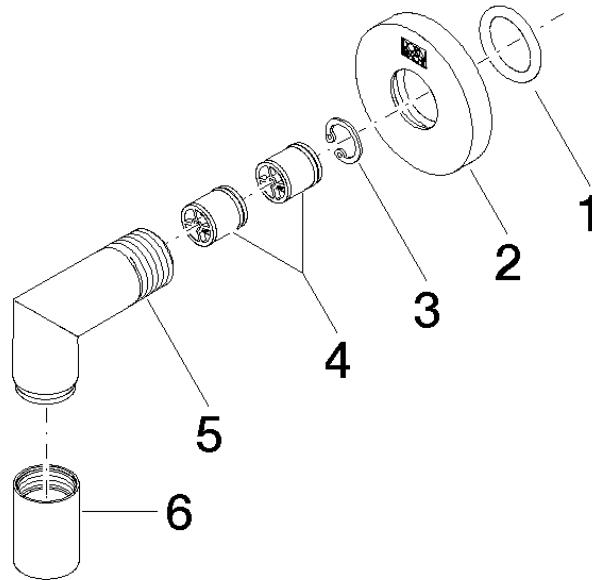

## EDITION PRO Wall elbow - Brushed Chrome

---

28 450 626

Parts for other  
finishes can be found  
here: [Chrome](#)

### Spare parts list

No.	Item Number	Name	Quantity used	Delivery time
	90 14 10 026 00 90	seal	6	2