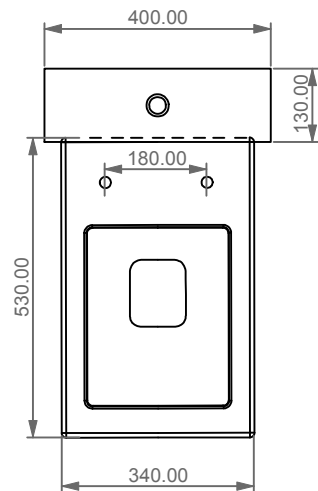

GSG

CERAMIC DESIGN

BXWC01 Vaso a terra Box scarico a parete
 convertibile a pavimento con curva tecnica
 Box wc back to wall, wall drain suitable
 for floor drain with technical elbow

BXCIMBL Cassetta a colonna per wc a terra Box
 Column cistern to suite for Box wc back to wall

Con connessione eccentrica per scarico a suolo.
 With outlying drainage connector for floor trap.

SECTION

FRONT

REAR

Designation Vaso monoblocco Box Box wc monoblock	
Scale 1:10	
cod. BXWC01 - BXCIMBL	<p>This drawing including the respected data may neither be duplicated nor modified nor altered without the consent of GSG Ceramic Design. The use of the data/technical drawings take place at users own risk and under exclusion of any liability of GSG Ceramic Design. The dimensions are not binding; products are subject to changes. Measurement shown may be subjected to small variations or are indicative.</p>