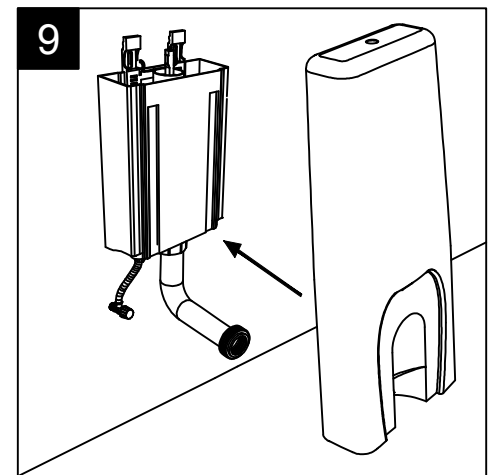

Giuda all'installazione dei vasi con cassetta monoblocco a colonna

Serie: TOUCH – OZ – BOX – GLASS – TIME

Installation guide for wc's with monoblock column cistern

Series: TOUCH – OZ – BOX – GLASS - TIME

①