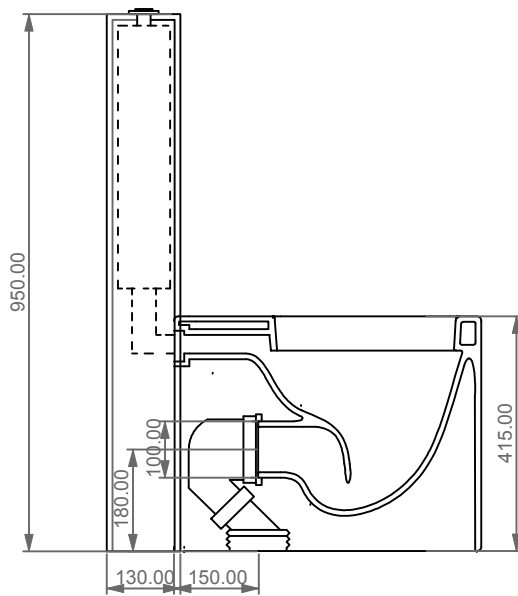

GSG

CERAMIC DESIGN

BXWC01 Vaso a terra Box scarico a parete
 convertibile a pavimento con curva tecnica
 Box wc back to wall, wall drain suitable
 for floor drain with technical elbow

BXCIMBL Cassetta a colonna per wc a terra Box
 Column cistern to suite for Box wc back to wall

Con connessione eccentrica per scarico a suolo.
 With outlying drainage connector for floor trap.

SECTION

FRONT

REAR

Designation Vaso monoblocco Box Box wc monoblock	
Scale 1:10	
cod. BXWC01 - BXCIMBL	<p>This drawing including the respected data may neither be duplicated nor modified nor altered without the consent of GSG Ceramic Design. The use of the data/technical drawings take place at users own risk and under exclusion of any liability of GSG Ceramic Design. The dimensions are not binding; products are subject to changes. Measurement shown may be subjected to small variations or are indicative.</p>

Giuda all'installazione dei vasi con cassetta monoblocco a colonna

Serie: TOUCH – OZ – BOX – GLASS – TIME

Installation guide for wc's with monoblock column cistern

Series: TOUCH – OZ – BOX – GLASS - TIME

①

Giuda all'installazione dei vasi con cassetta monoblocco a colonna

Serie: TOUCH – OZ – BOX – GLASS – TIME

Installation guide for wc's with monoblock column cistern

Series: TOUCH – OZ – BOX – GLASS - TIME