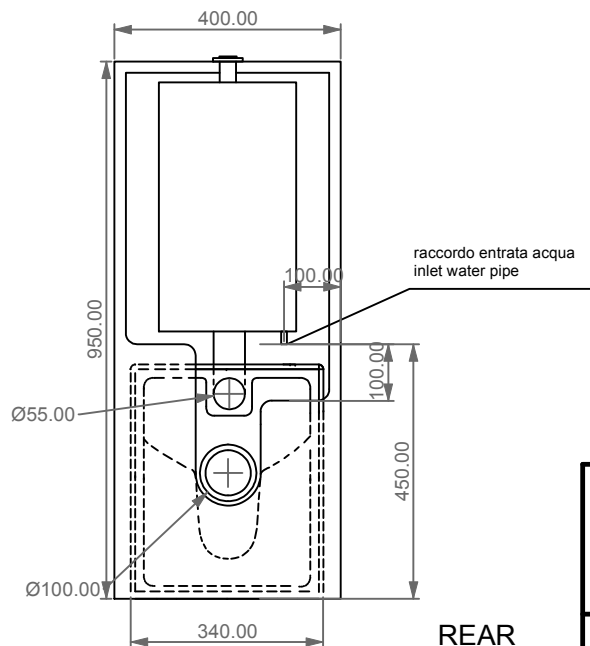

GSG

CERAMIC DESIGN

BXWC01 Vaso a terra Box scarico a parete
 convertibile a pavimento con curva tecnica
 Box wc back to wall, wall drain suitable
 for floor drain with technical elbow

BXCIMBL Cassetta a colonna per wc a terra Box
 Column cistern to suite for Box wc back to wall

Con connessione eccentrica per scarico a suolo.
 With outlying drainage connector for floor trap.

SECTION

FRONT

REAR

Designation Vaso monoblocco Box Box wc monoblock	
Scale 1:10	
cod. BXWC01 - BXCIMBL	<p>This drawing including the respected data may neither be duplicated nor modified nor altered without the consent of GSG Ceramic Design. The use of the data/technical drawings take place at users own risk and under exclusion of any liability of GSG Ceramic Design. The dimensions are not binding; products are subject to changes. Measurement shown may be subjected to small variations or are indicative.</p>

Giuda all'installazione dei vasi con cassetta monoblocco a colonna

Serie: TOUCH – OZ – BOX – GLASS – TIME

Installation guide for wc's with monoblock column cistern

Series: TOUCH – OZ – BOX – GLASS - TIME

①

Giuda all'installazione dei vasi con cassetta monoblocco a colonna

Serie: TOUCH – OZ – BOX – GLASS – TIME

Installation guide for wc's with monoblock column cistern

Series: TOUCH – OZ – BOX – GLASS - TIME