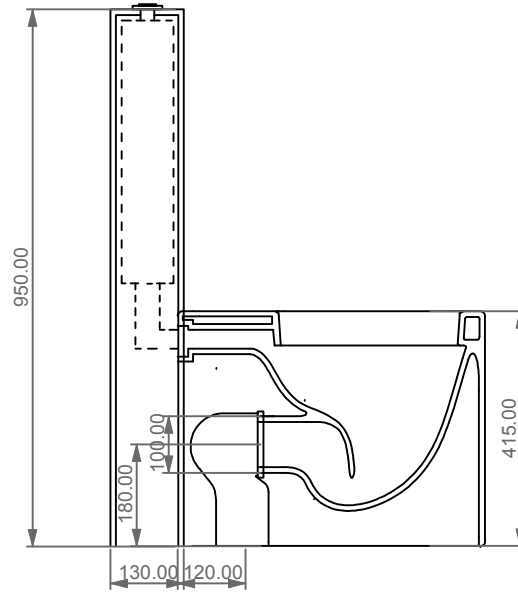

GSG

CERAMIC DESIGN

BXWC01 Vaso a terra Box scarico a parete
 convertibile a pavimento con curva tecnica
 Box wc back to wall, wall drain suitable
 for floor drain with technical elbow

BXCIMBL Cassetta a colonna per wc a terra Box
 Column cistern to suite for Box wc back to wall

Con connessione eccentrica per scarico a suolo.
 With outlying drainage connector for floor trap.

SECTION

FRONT

REAR

Designation Vaso monoblocco Box Box wc monoblock	
Scale 1:10	
cod. BXWC01 - BXCIMBL	<p>This drawing including the respected data may neither be duplicated nor modified nor altered without the consent of GSG Ceramic Design. The use of the data/technical drawings take place at users own risk and under exclusion of any liability of GSG Ceramic Design. The dimensions are not binding; products are subject to changes. Measurement shown may be subjected to small variations or are indicative.</p>

Giuda all'installazione dei vasi con cassetta monoblocco a colonna

Serie: TOUCH – OZ – BOX – GLASS – TIME

Installation guide for wc's with monoblock column cistern

Series: TOUCH – OZ – BOX – GLASS - TIME

①

Giuda all'installazione dei vasi con cassetta monoblocco a colonna

Serie: TOUCH – OZ – BOX – GLASS – TIME

Installation guide for wc's with monoblock column cistern

Series: TOUCH – OZ – BOX – GLASS - TIME