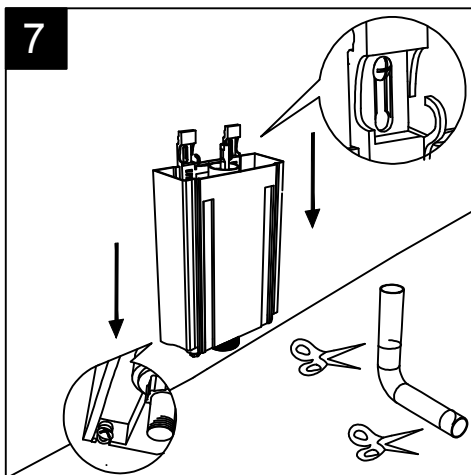

Giuda all'installazione dei vasi con cassetta monoblocco a colonna

Serie: TOUCH – OZ – BOX – GLASS – TIME

Installation guide for wc's with monoblock column cistern

Series: TOUCH – OZ – BOX – GLASS - TIME

①