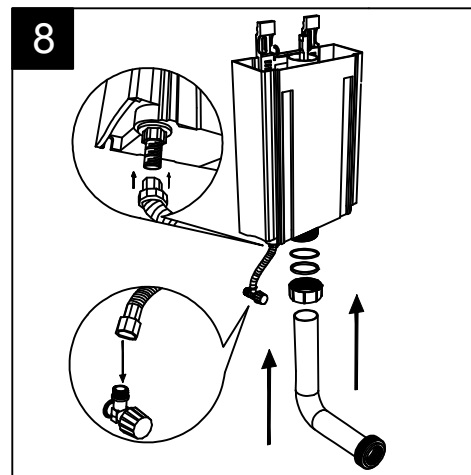

Giuda all'installazione dei vasi con cassetta monoblocco a colonna

Serie: TOUCH – OZ – BOX – GLASS – TIME

Installation guide for wc's with monoblock column cistern

Series: TOUCH – OZ – BOX – GLASS - TIME

①