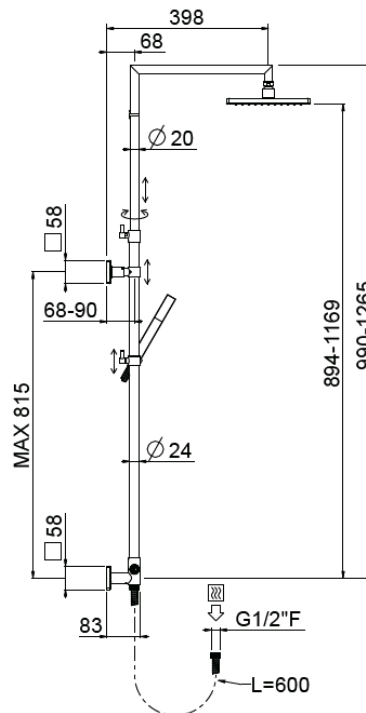

TECHNICAL DRAWING