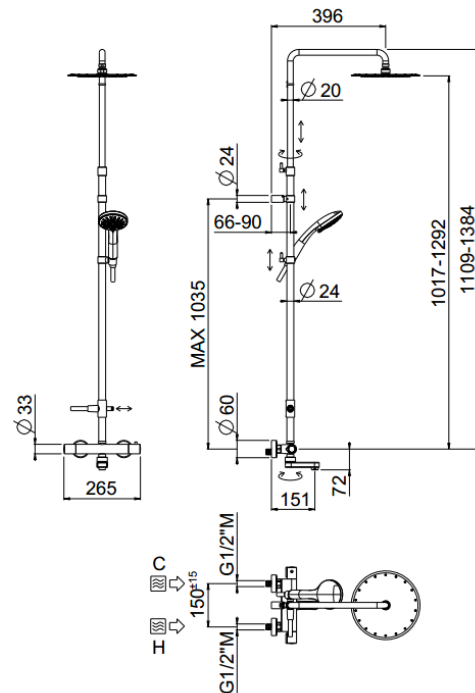

Rigoletto telescopic with spout

Rigoletto telescopic with spout, MySlim inspectable shower head
00-1977-N-CR

TECHNICAL INFORMATION

Bridge telescopic shower column including exposed thermostatic mixer with brass handles, diverter and swinging spout, turning bar with adjustable mounting. Round ultra-thin shower head, Ø300, non-liming, inspectable and serviceable in chromed stainless steel. 3 jets non-liming shower in ABS. Smooth double anti-torsion PVC flexible hose, cm 150. CHROME

Flow rate:
x rubinetto

PICTURE

SPARE PARTS

ORIC031
T°

ORIC032
2 vie / ways

FEATURES

rain jet

central jet

side jet

Tub spout

double anti-torsion

adjustable telescopic shower column

Rigoletto adjustable spout

inspectable round

TECHNICAL DRAWING

FINISHINGS