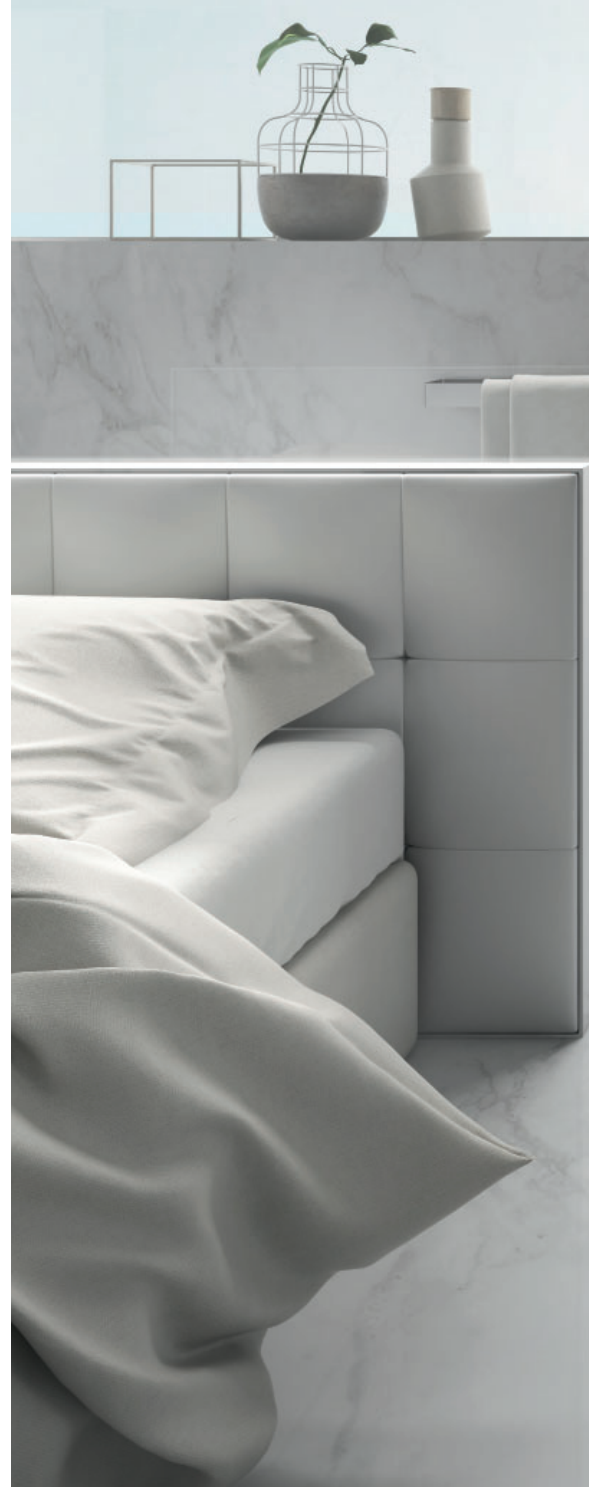

the shower
SHOWER TRAYS

LINE & MOON

LINE Y 135x135 white with a smooth texture finish and stainless-steel cover

LINE & MOON

the shower
SHOWER TRAYS

LINE X 90x180 white with a smooth texture finish and stainless-steel cover

LINE X 80x180 white with a slate texture finish and matching cover

LINE Y 90x150 white with a smooth texture finish and matching cover

LINE & MOON

the shower
SHOWER TRAYS

Slate texture finish, ombra

MOON X 80x180 ombra with a slate texture finish and matching cover

LINE & MOON

the shower
SHOWER TRAYS

MOON X 85x160, slate texture finish and stainless-steel cover

MOON X 86x177 cappuccino, with a slate texture finish and matching cover

LINE/MOON X

LINE/MOON Y

HEIGHT

30 mm

INSTALLATION

Onto paving

Built-in

COVERS AND VALVES

Stainless-steel drain cover included

Cover in same finish and colour as shower tray optional

Includes Ø50 valve (compliant to UNE EN-274)
Can be installed using other Ø50 valves