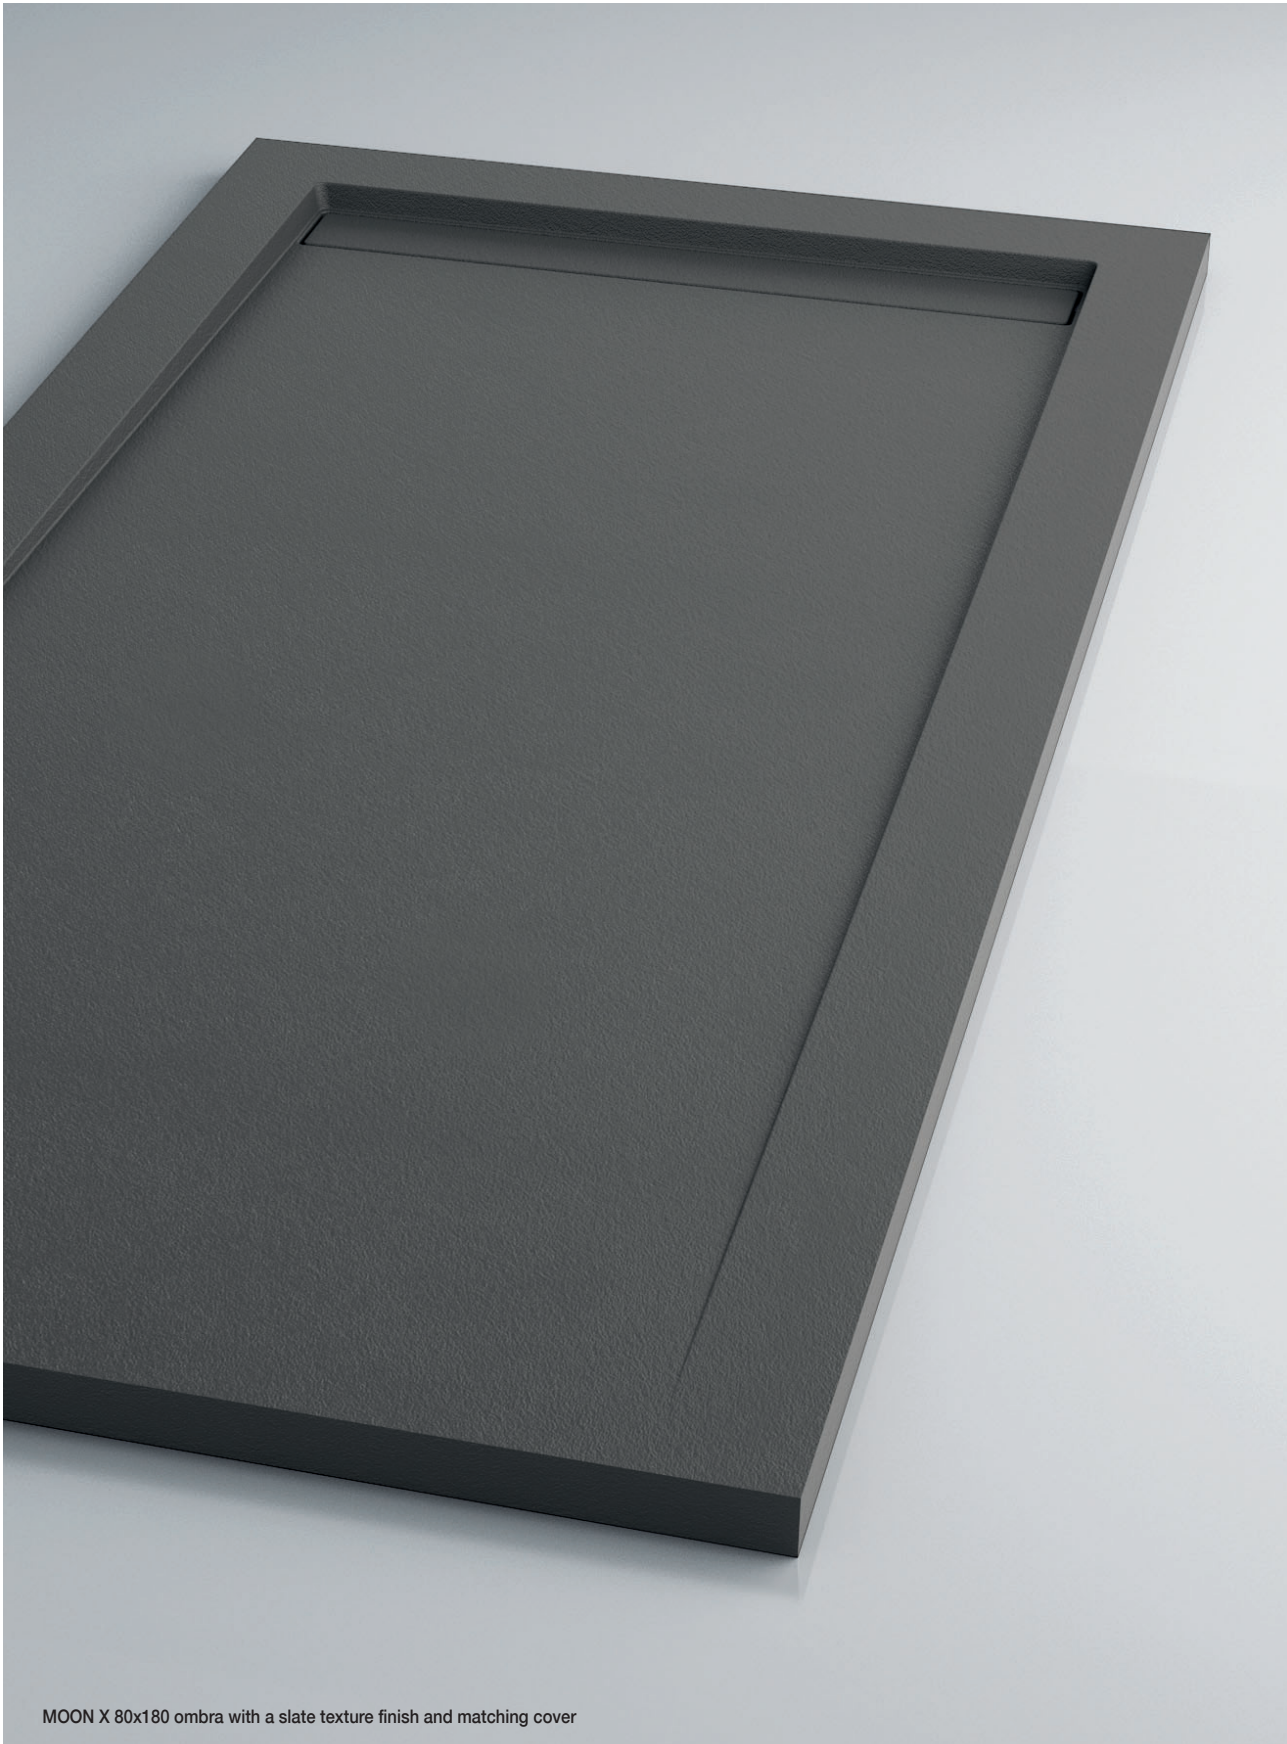

the shower
SHOWER TRAYS

LINE & MOON

LINE Y 135x135 white with a smooth texture finish and stainless-steel cover

LINE & MOON

the shower
SHOWER TRAYS

LINE X 90x180 white with a smooth texture finish and stainless-steel cover

LINE X 80x180 white with a slate texture finish and matching cover

LINE Y 90x150 white with a smooth texture finish and matching cover

LINE & MOON

the shower
SHOWER TRAYS

Slate texture finish, ombra

MOON X 80x180 ombra with a slate texture finish and matching cover

LINE & MOON

the shower
SHOWER TRAYS

MOON X 85x160, slate texture finish and stainless-steel cover

MOON X 86x177 cappuccino, with a slate texture finish and matching cover

LINE/MOON X

LINE/MOON Y

HEIGHT

30 mm