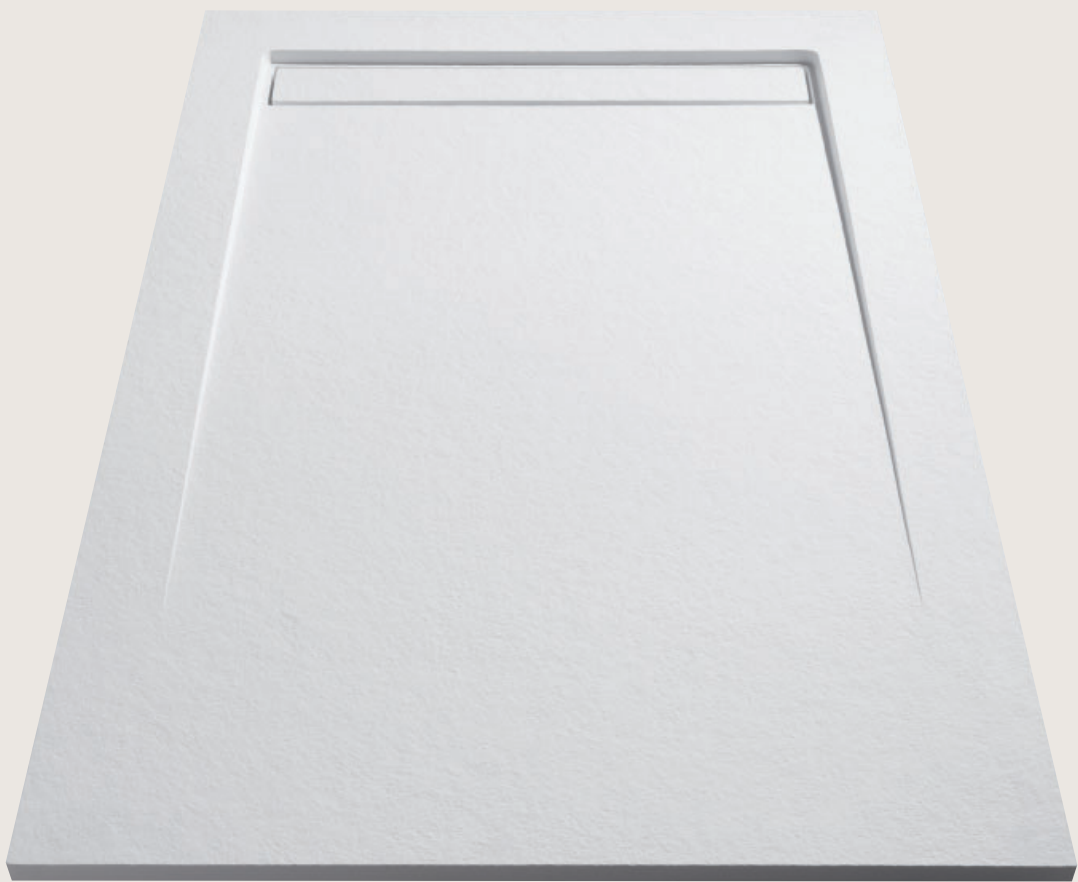

the shower
SHOWER TRAYS

LINE & MOON

LINE Y 135x135 white with a smooth texture finish and stainless-steel cover

LINE & MOON

the shower
SHOWER TRAYS

LINE X 90x180 white with a smooth texture finish and stainless-steel cover

LINE X 80x180 white with a slate texture finish and matching cover

LINE Y 90x150 white with a smooth texture finish and matching cover

LINE & MOON

the shower
SHOWER TRAYS

Slate texture finish, ombra

MOON X 80x180 ombra with a slate texture finish and matching cover

LINE & MOON

the shower
SHOWER TRAYS

MOON X 85x160, slate texture finish and stainless-steel cover

MOON X 86x177 cappuccino, with a slate texture finish and matching cover

LINE/MOON X

LINE/MOON Y

HEIGHT

30 mm