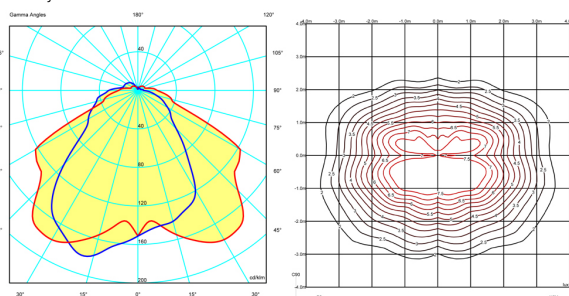

Light distribution

Indirect lighting

Lamp that emits an upward or backward beam that is reflected by the ceiling or wall.

Photometric data

Efficiency : 62.95%
Coordinate system : C-G
Total flux : 460.00 lm
Maximum value : 210.60 cd/klm
Light position : C=330.00 G=30.00
Double symmetrical : 4

Isolux : Isolux (Suelo)
Light position :
X=0.00m Y=0.00m Z=3.00m
Light rotation :

Certificates