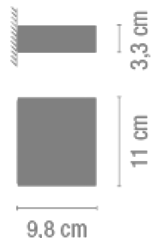

Surface

Description

Wall light with a metal front panel and soft black or white finish, giving a pleasant indirect light which invites you to come inside. Designed by Ramos & Bassols. Rectangular version, perpendicular shape and upper hole.

Electrical characteristics

1 x G9 230V 33W Eco

Total 33 W

Physical characteristics

1 Box / 0.13 x 0.20 x 0.21 m. / Vol. 0.0055 m³ /
Gross weight 0.7 kg. / Net weight 0.3 kg.

Installation and assembly

Follow instructions of the installation guide

Light distribution

Indirect lighting

Lamp that emits an upward or backward beam that is reflected by the ceiling or wall.

Photometric data

Efficiency : 62.95%
Coordinate system : C-G
Total flux : 460.00 lm
Maximum value : 210.60 cd/klm
Light position : C=330.00 G=30.00
Double symmetrical : 4

Isolux : Isolux (Suelo)
Light position :
X=0.00m Y=0.00m Z=3.00m
Light rotation :

Certificates