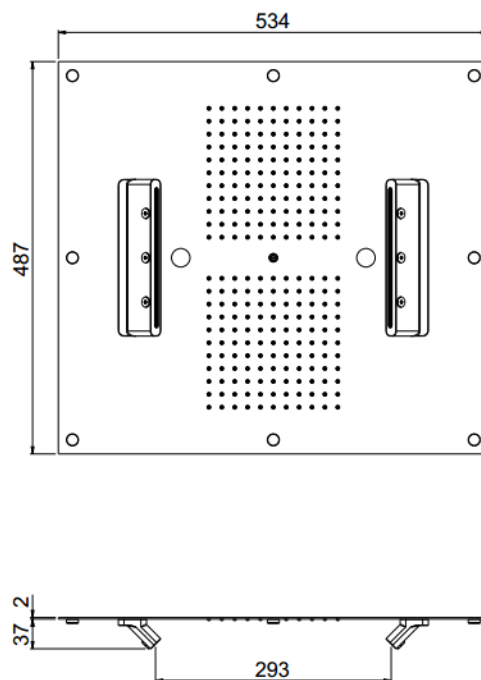

MyDream

MyDream 550x500
23075X-CRX

TECHNICAL INFORMATION

Multifunction built-in shower head, 550X500 mm, 242 nozzles in non-liming silicon, inspectable and serviceable with 3 jets: rain, single cascade, double cascade with adjustable jet

Flow rate:
20 l/min

PICTURE

SPARE PARTS

FEATURES

rain jet

getto cascata

double cascade
jet

TECHNICAL DRAWING