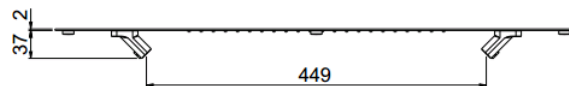

MyDream

MyDream 700x500
23070XN-CRX

TECHNICAL INFORMATION

Multifunction built-in shower head, 700X500 mm, 484 nozzles in non-liming silicon, inspectable and serviceable with 4 jets: rain, single cascade, atomizers, double cascade with adjustable jet

Flow rate:
20 l/min

FEATURES

rain jet

getto cascata

Shower head
mounted
atomizer

double cascade
jet

PICTURE

TECHNICAL DRAWING