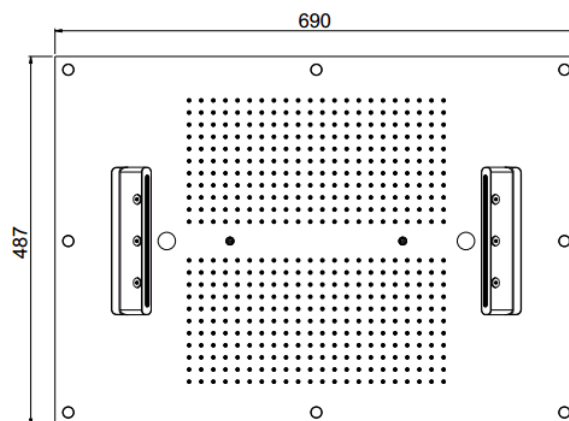

MyDream

MyDream 700x500
23070XN-CRX

TECHNICAL INFORMATION

Multifunction built-in shower head, 700X500 mm, 484 nozzles in non-liming silicon, inspectable and serviceable with 4 jets: rain, single cascade, atomizers, double cascade with adjustable jet

Flow rate:
20 l/min

FEATURES

rain jet

getto cascata

Shower head
mounted
atomizer

double cascade
jet

PICTURE

TECHNICAL DRAWING