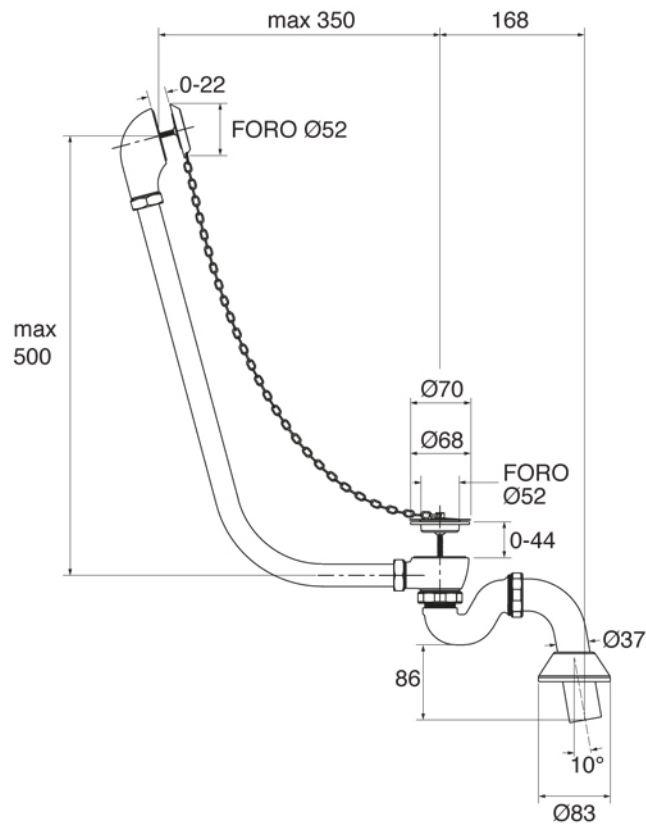

CAST IRON BATHTUB Collection	
Code	Description
9150	<b>Cast iron bathtub 1540x770 (Kg. 117 - Lt 200)</b> Without tap holes, external unfinished

Verona - Italy  
tel. +39 045 8006917  
fax. +39 045 8020111  
gentry-home.com

CAST IRON BATHTUB Collection	
Code	Description
9149 9151	<b>Cast iron bathtub 1700x770 (Kg. 131 - Lt 225)</b> With tap holes, external unfinished Without tap holes, external unfinished
9160 9163 9161-C 9162-I/N/O/OR 9162-B/ND/R	<b>Set cast iron Feet</b> Unfinished White Chrome Incalux, Nickel, Dark Gold, Rose Gold Bronze, Dark Nickel, Copper
103 105 106 107	<b>External painting</b> External painting White External painting RAL Gold leaf decoration Silver leaf decoration

**GH**  
GENTRY HOME

Verona - Italy  
tel. +39 045 8006917  
fax. +39 045 8020111  
gentry-home.com

CAST IRON BATHTUB Collection	
Code	Description
0190-C 0191-I/N/O/OR 0191-B/ND/R	<p><b>Exposed bath waste with drain stopper chain and overflow with exposed pipes for floor connector and siphon</b></p> <p>Chrome Incalux, Nickel, Dark Gold, Rose Gold Bronze, Dark Nickel, Copper</p>