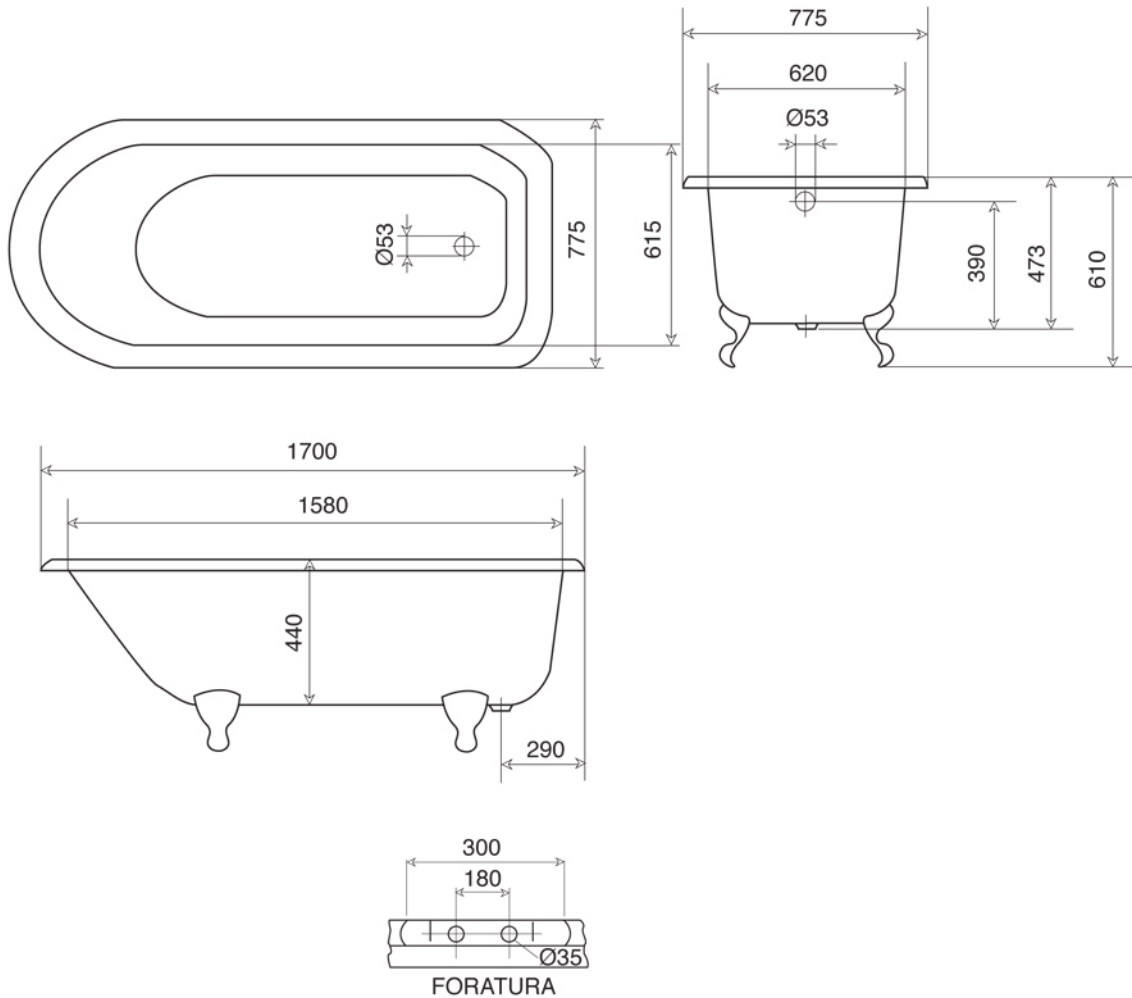

CAST IRON BATHTUB Collection	
Code	Description
9150	<b>Cast iron bathtub 1540x770 (Kg. 117 - Lt 200)</b> Without tap holes, external unfinished

Verona - Italy  
tel. +39 045 8006917  
fax. +39 045 8020111  
gentry-home.com

CAST IRON BATHTUB Collection	
Code	Description
9149 9151	<b>Cast iron bathtub 1700x770 (Kg. 131 - Lt 225)</b> With tap holes, external unfinished Without tap holes, external unfinished
9160 9163 9161-C 9162-I/N/O/OR 9162-B/ND/R	<b>Set cast iron Feet</b> Unfinished White Chrome Incalux, Nickel, Dark Gold, Rose Gold Bronze, Dark Nickel, Copper
103 105 106 107	<b>External painting</b> External painting White External painting RAL Gold leaf decoration Silver leaf decoration

**GH**  
GENTRY HOME

Verona - Italy  
tel. +39 045 8006917  
fax. +39 045 8020111  
gentry-home.com

CAST IRON BATHTUB Collection	
Code	Description
0190-C 0191-I/N/O/OR 0191-B/ND/R	<p><b>Exposed bath waste with drain stopper chain and overflow with exposed pipes for floor connector and siphon</b></p> <p>Chrome Incalux, Nickel, Dark Gold, Rose Gold Bronze, Dark Nickel, Copper</p>