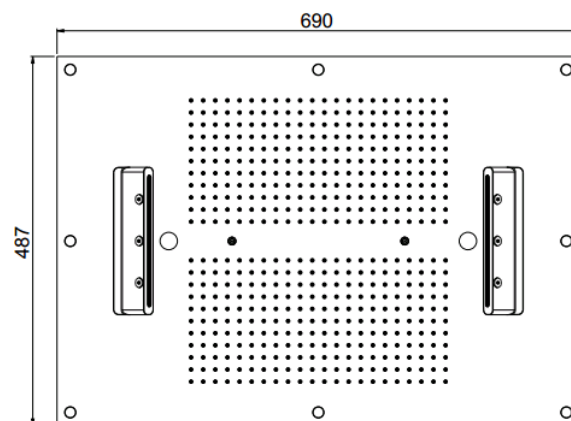

MyDream

MyDream 700x500
23070XN/S-CRX

TECHNICAL INFORMATION

Multifunction built-in shower head, 700X500 mm, 484 nozzles in non-liming silicon, inspectable and serviceable with 4 jets: rain, single cascade, atomizers, double cascade with adjustable jet and chromotherapy

Flow rate:
20 l/min

PICTURE

SPARE PARTS

FEATURES

rain jet

getto cascata

Shower head
mounted
atomizer

double cascade
jet

TECHNICAL DRAWING

FINISHINGS