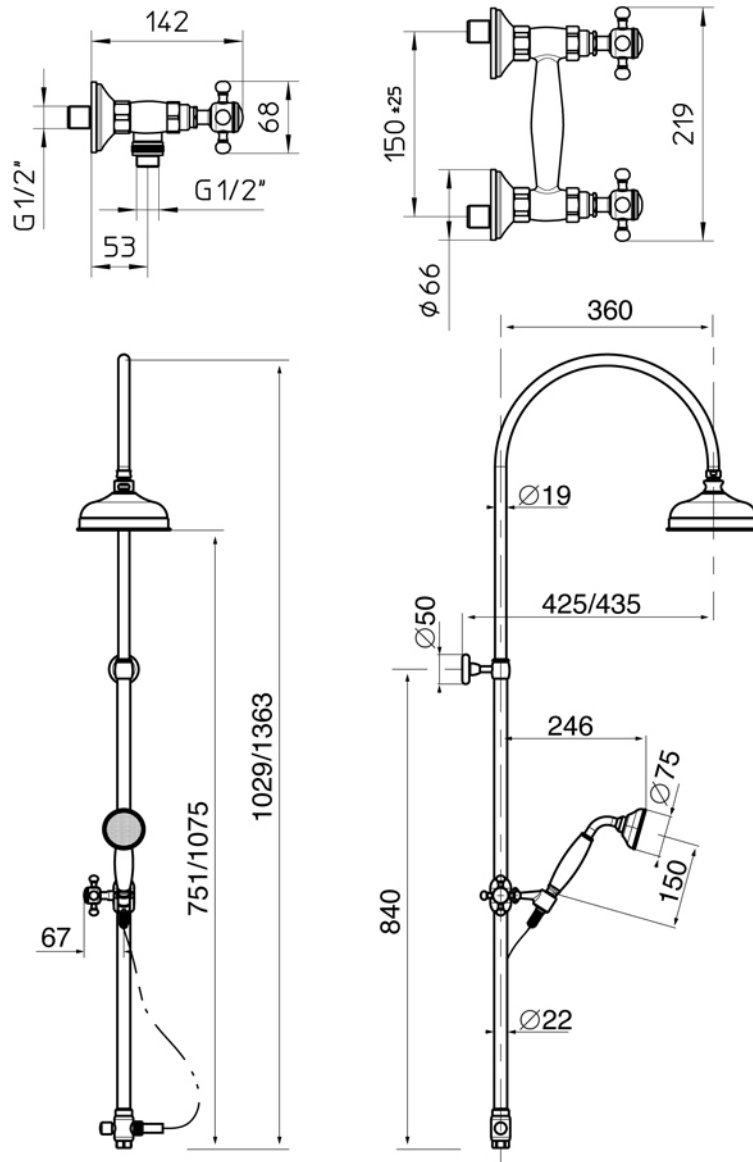

Vm 9 13 19 23 27
Kg/cm² 0,5 1 2 3 4

| ANTIQUE Collection | |
|--|--|
| Code | Description |
| 8276-C 8277-I/N/O/OR 8277-B/ND/R | Antique external shower mixer Chrome Incalux, Nickel, Dark Gold, Rose Gold Bronze, Dark Nickel, Copper |
| 8710-C 8711-I/N/O/OR 8711-B/ND/R | Exposed riser pipe kit Chrome Incalux, Nickel, Dark Gold, Rose Gold Bronze, Dark Nickel, Copper |
| 8720-C 8721-I/N/O/OR 8721-B/ND/R | Exposed diverter with cradle and handshower Chrome Incalux, Nickel, Dark Gold, Rose Gold Bronze, Dark Nickel, Copper |

GH
GENTRY HOME

Verona - Italy
tel. +39 045 8006917
fax. +39 045 8020111
gentry-home.com

| ANTIQUE Collection | |
|--|--|
| Code | Description |
| 0113-C 0114-I/N/O/OR 0114-B/ND/R | Shower rose 20 cm Chrome Incalux, Nickel, Dark Gold, Rose Gold Bronze, Dark Nickel, Copper |

 GENTRY HOME

Verona - Italy
 tel. +39 045 8006917
 fax. +39 045 8020111
 gentry-home.com

| ANTIQUE Collection | |
|--|--|
| Code | Description |
| 0115-C 0116-I/N/O/OR 0116-B/ND/R | Shower rose 30 cm Chrome Incalux, Nickel, Dark Gold, Rose Gold Bronze, Dark Nickel, Copper |