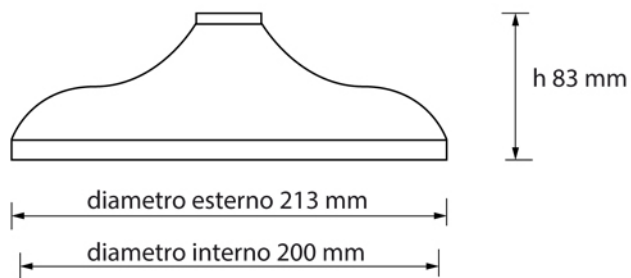

ANTIQUE Collection	
Code	Description
0113-C 0114-I/N/O/OR 0114-B/ND/R	Shower rose 20 cm Chrome Incalux, Nickel, Dark Gold, Rose Gold Bronze, Dark Nickel, Copper

GENTRY HOME

Verona - Italy
tel. +39 045 8006917
fax. +39 045 8020111
gentry-home.com