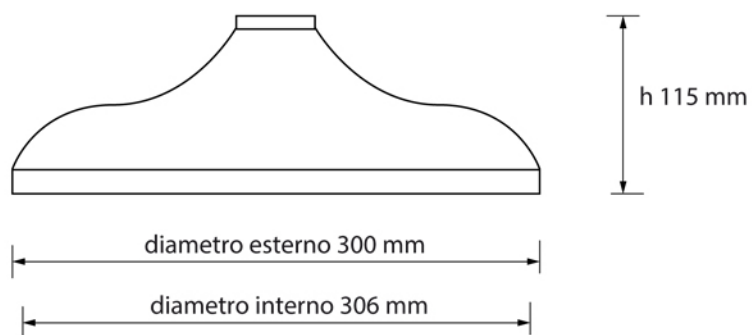

ANTIQUE Collection	
Code	Description
0115-C 0116-I/N/O/OR 0116-B/ND/R	Shower rose 30 cm Chrome Incalux, Nickel, Dark Gold, Rose Gold Bronze, Dark Nickel, Copper

GH
GENTRY HOME

Verona - Italy
tel. +39 045 8006917
fax. +39 045 8020111
gentry-home.com