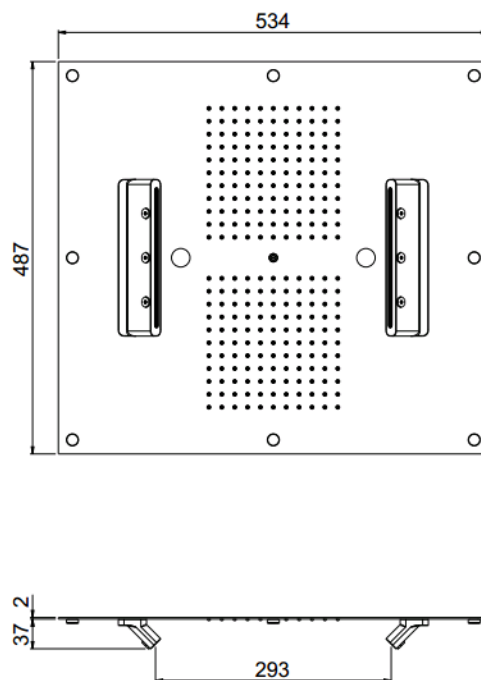

TECHNICAL DRAWING