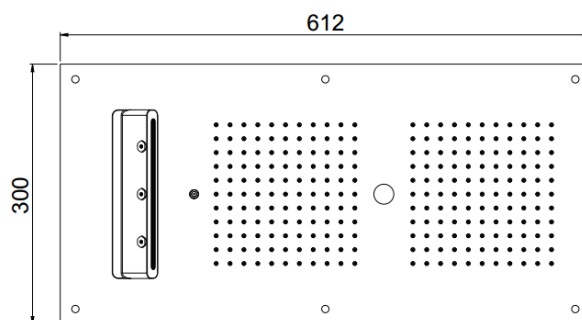

MyDream

MyDream 600x300
23073X-CRX

TECHNICAL INFORMATION

Multifunction built-in shower head, 600X300 mm, 242 nozzles in non-liming silicon, inspectable and serviceable with 2 jets: rain, single cascade

Flow rate:
10 l/min

FEATURES

rain jet

getto cascata

PICTURE

TECHNICAL DRAWING

SPARE PARTS

FINISHINGS