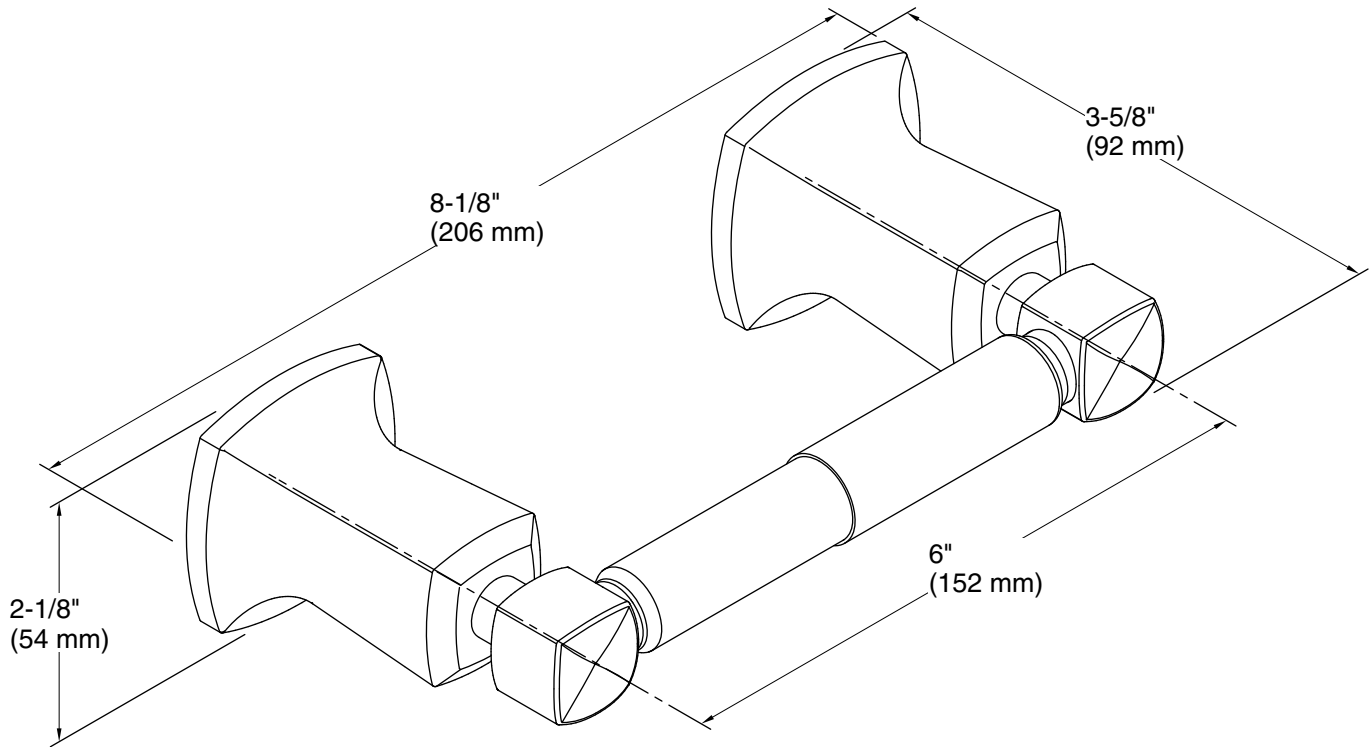

Technical Information

All product dimensions are nominal.

Material: Metal

Notes

Install this product according to the installation guide.

CAUTION: Risk of personal injury. Do not install these products in any area where they are likely to be used inadvertently as a grab bar or support bar. These products are not designed or intended for use as a grab bar or support bar.