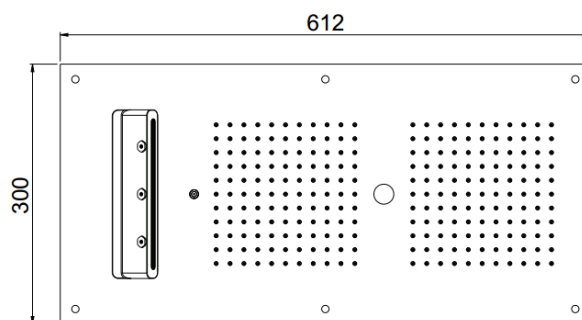

MyDream

MyDream 600x300
23073X/S-CRX

TECHNICAL INFORMATION

Multifunction built-in shower head, 600X300 mm, 242 nozzles in non-liming silicon, inspectable and serviceable with 2 jets: rain, atomizers and chromotherapy

Flow rate:
10 l/min

FEATURES

rain jet

getto cascata

PICTURE

TECHNICAL DRAWING

SPARE PARTS

FINISHINGS