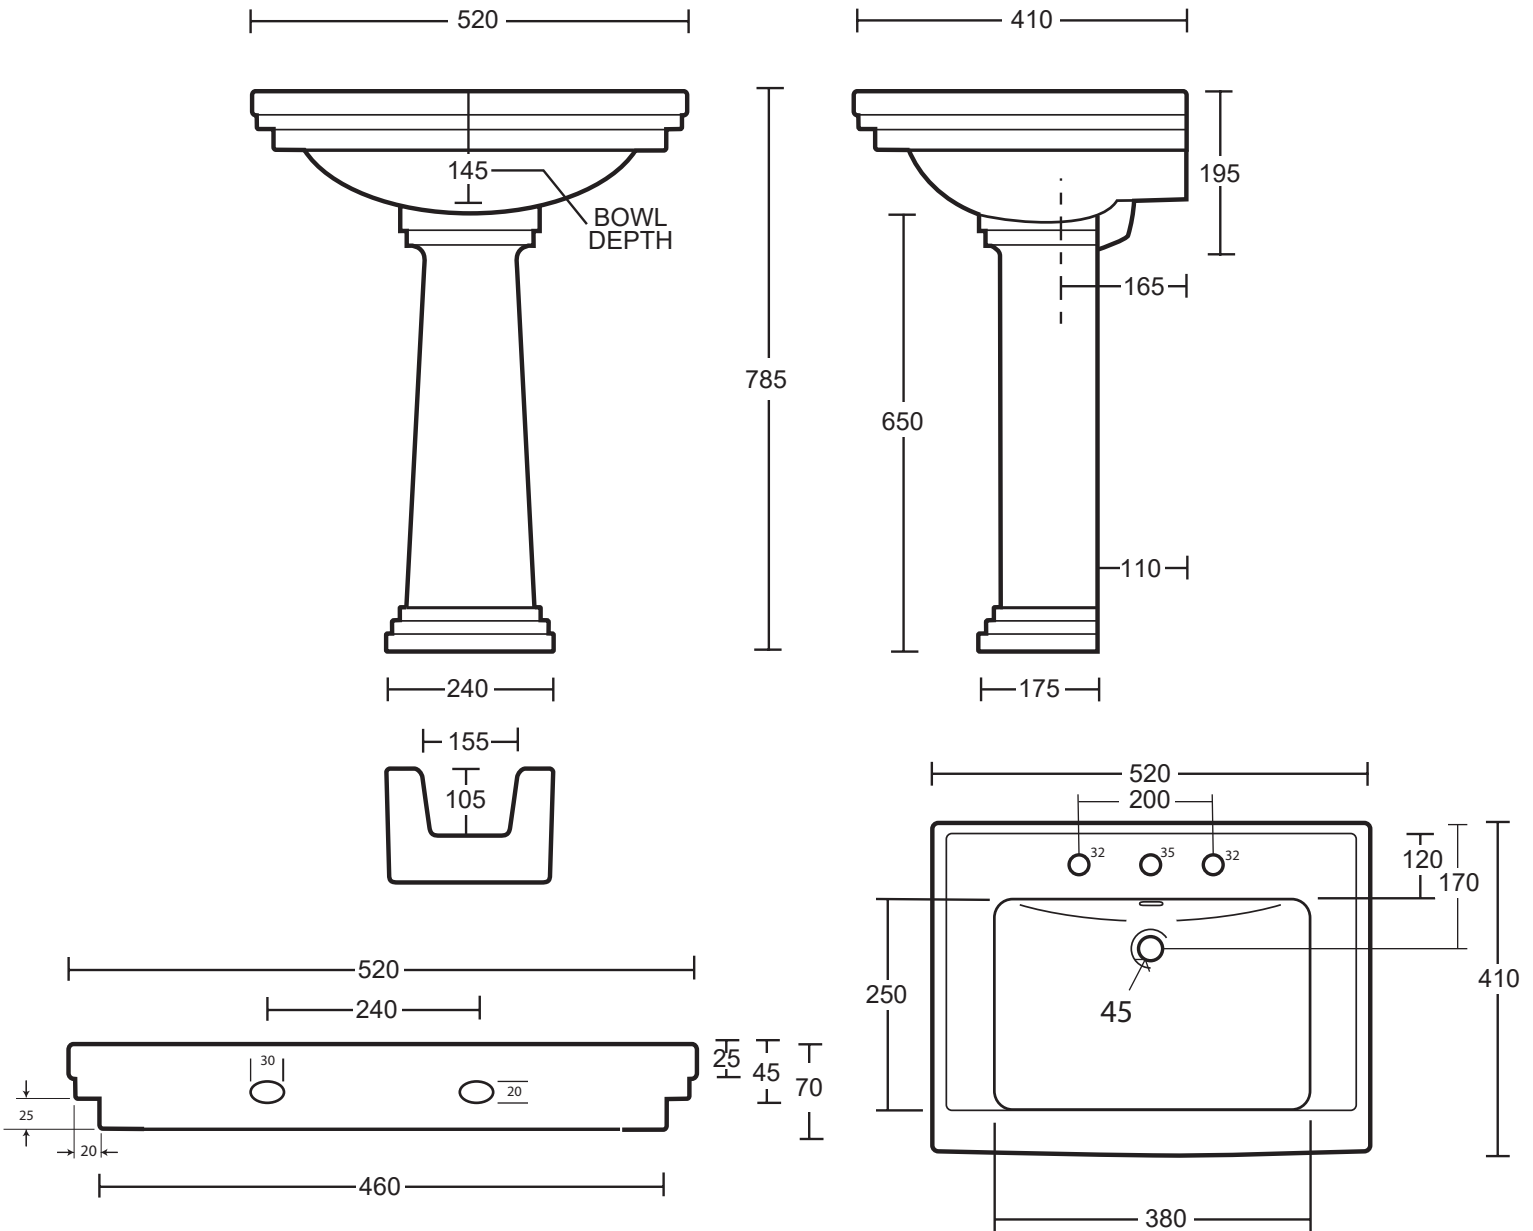

Ceramic Collection	
Astoria Deco	Small basin

We recommend that all products are purchased with the assistance of a specialist bathroom retailer and always installed by an experienced installer who is a member of a recognized association. All sizes quoted are nominal: items may vary by plus or minus 2% against the figures quoted. When planning installations where dimensions are critical, it is essential that the space allowed for individual items is physically checked. Imperial Bathrooms can not be held liable for any costs associated with items not fitting in any given area. The contents of this statement are based on information correct at the time of publication. We reserve the right to make alterations and changes in product characteristics, fixing, packaging, operation etc at any time without notice.