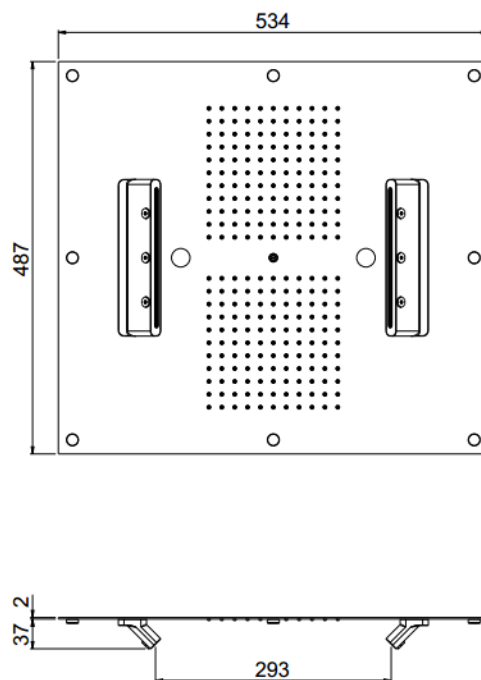

## TECHNICAL INFORMATION

Multifunction built-in shower head, 550X500 mm, 242 nozzles in non-liming silicon, inspectable and serviceable with 3 jets: rain, atomizers, double cascade with adjustable jet and chromotherapy

## SPARE PARTS

## TECHNICAL DRAWING