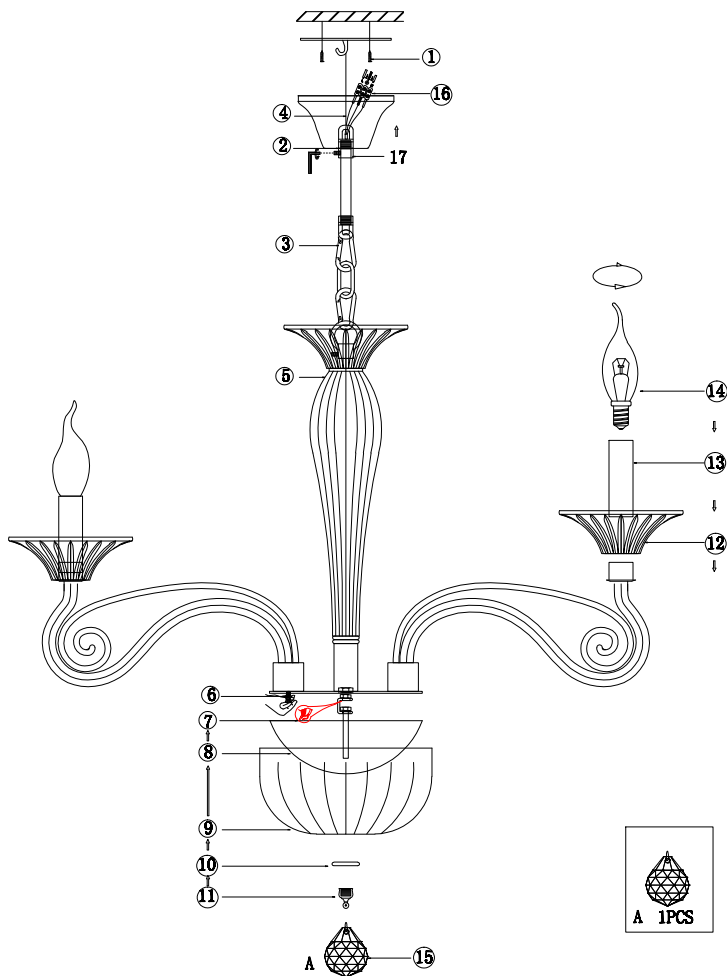

# Instruction

DIA010PL-10TR

10 x E14 (40W)

Model: DIA010PL-10TR  
Collection: Diamant Crystal  
Series: Acqua

Ceiling Lamps