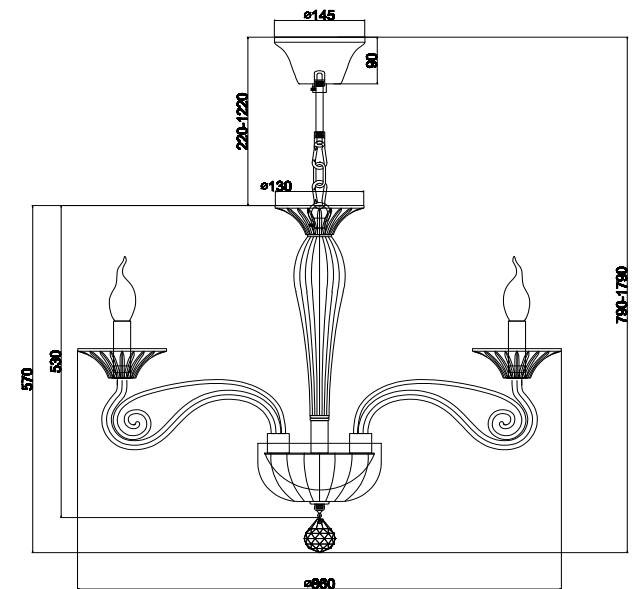

# Instruction

DIA010PL-10TR

10 x E14 (40W)

Model: DIA010PL-10TR  
Collection: Diamant Crystal  
Series: Acqua

Ceiling Lamps