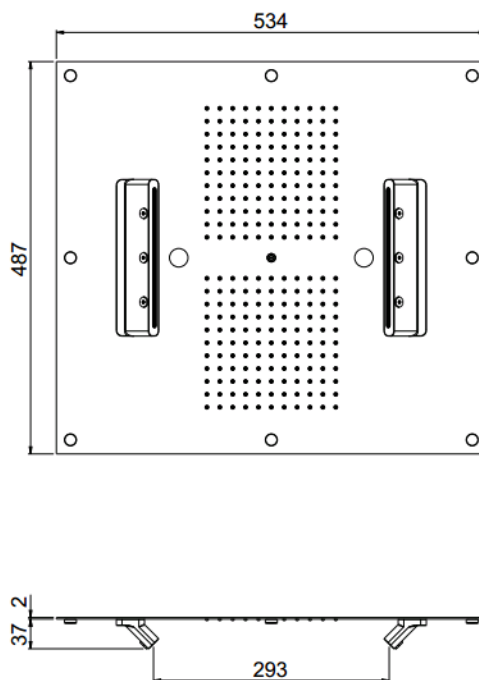

TECHNICAL DRAWING