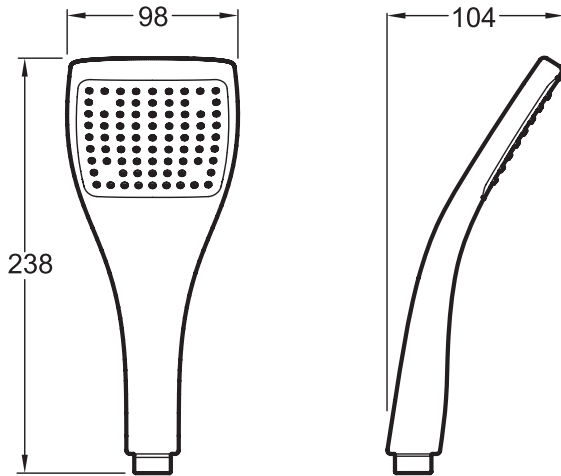

E3877

Collection: EO

Finish*:

CP - Chrome

Main features:

Features

- DIMENSIONS: 9.80 x 10.40 x 23.80 cm
- MATERIAL: Metal
- 77 nozzles

Technical drawing

Product Specification: Handshower - Large. E3877. Collection: EO. DIMENSIONS: 9.80 x 10.40 x 23.80 cm. MATERIAL: Metal. 77 nozzles.

*Due to possible variations in computer and printer calibrations, technical factors and certain finish characteristics, the colors you see may not accurately portray the actual colors and are provided as a guide only.