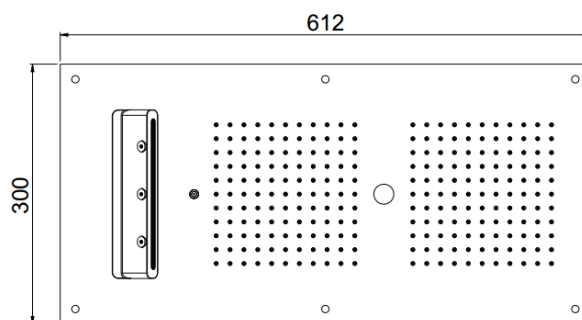

MyDream

MyDream 600x300
23073XN/S-CRX

TECHNICAL INFORMATION

Multifunction built-in shower head, 600X300 mm, 242 nozzles in non-liming silicon, inspectable and serviceable with 3 jets: rain, single cascade, atomizer and chromotherapy

Flow rate:
10 l/min

PICTURE

SPARE PARTS

FEATURES

rain jet

getto cascata

Shower head
mounted
atomizer

TECHNICAL DRAWING