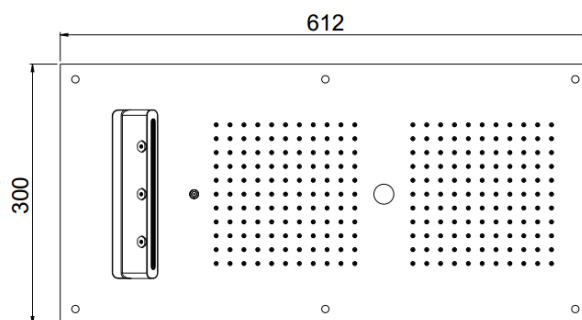

MyDream

MyDream 600x300
23073XN-CRX

TECHNICAL INFORMATION

Multifunction built-in shower head, 600X300 mm, 242 nozzles in non-liming silicon, inspectable and serviceable with 3 jets: rain, single cascade, atomizer

Flow rate:
10 l/min

PICTURE

SPARE PARTS

FEATURES

rain jet

getto cascata

Shower head
mounted
atomizer

TECHNICAL DRAWING