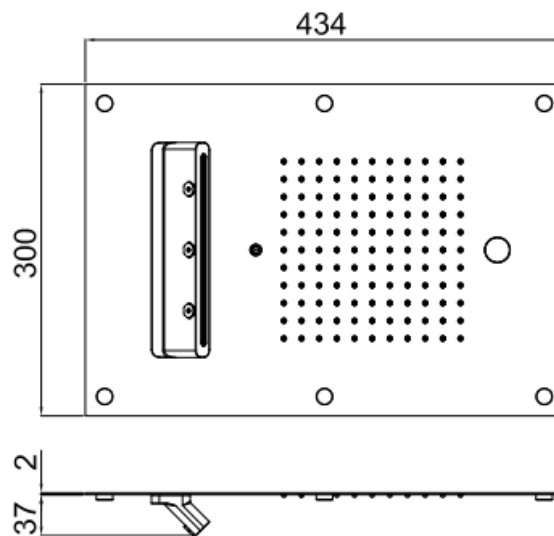

MyDream

MyDream 450x300
23079XN-CRX

TECHNICAL INFORMATION

Multifunction built-in shower head, 450X300 mm, 121 nozzles in non-liming silicon, inspectable and serviceable with 3 jets: rain, single cascade, atomizer

Flow rate:
10 l/min

FEATURES

rain jet

getto cascata

Shower head
mounted
atomizer

PICTURE

TECHNICAL DRAWING

SPARE PARTS