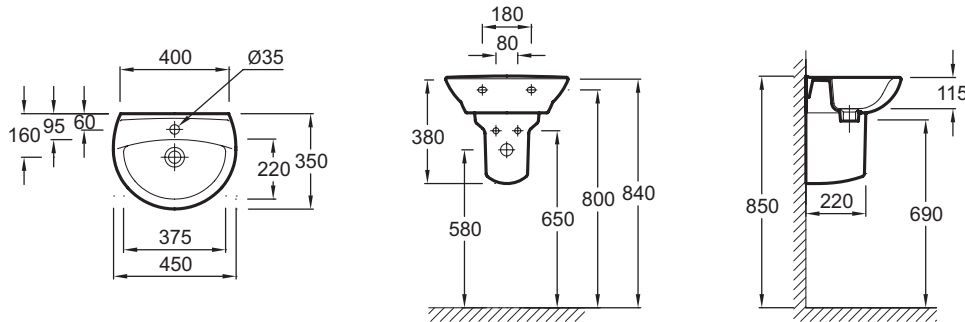

E4144

Collection: PATIO

Finish*:

00 - White

Main features:

Features

- DIMENSIONS: 45 x 35 cm
- MATERIAL: Ceramic
- TAP DRILLING: 1 tap hole
- OVERFLOW: Without overflow hole
- WEIGHT: 8.2 kg
- INSTALLATION TYPE: Self-supporting
- INSTALLATION: Self-supporting

Technical drawing

Product Specification: Handwash basin 45 cm. E4144. Collection: PATIO. DIMENSIONS: 45 x 35 cm. WEIGHT: 8.2 kg. MATERIAL: Ceramic. INSTALLATION TYPE: Self-supporting. TAP DRILLING: 1 tap hole. INSTALLATION: Self-supporting. OVERFLOW: Without overflow hole.