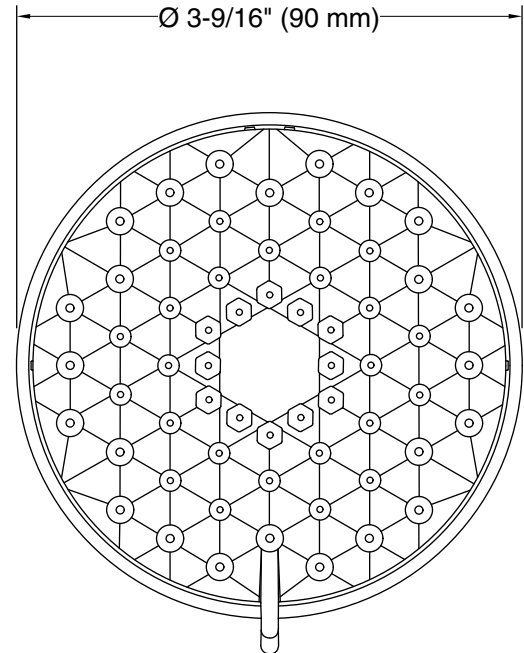

Recommended Products/Accessories

K-7395 Shower Arm and Flange
K-7397 Shower Arm and Flange
K-23723 Faucet cleaner

Codes/Standards

ASME A112.18.1/CSA B125.1
DOE - Energy Policy Act 1992
EPA WaterSense®
California Energy Commission (CEC)

CP	Polished Chrome
BN	Vibrant® Brushed Nickel

Technical Information

All product dimensions are nominal.

Showerhead/Body Spray:

Rated maximum flow: 1.75 gal/min (6.6 l/min)

Pressure: 45 psi (3.1 bar)

Notes

Install this product according to the installation instructions.