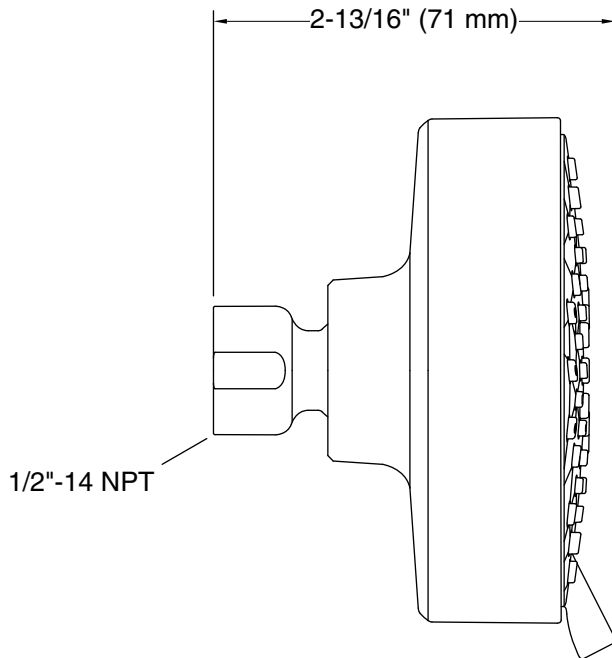

Features

- Showerhead features contemporary design.
- Advanced spray engine provides three alternate experiences: wide coverage, intense drenching, and targeted spray.
- Wide coverage spray produces an encompassing spray for everyday use.
- Intense drenching spray delivers a forceful spray ideal for rinsing soap from hair.
- Targeted spray is a focused stream for targeting sore muscles or use as a utility spray.
- Simple thumb tab allows for a smooth transition between sprays.
- Spray nozzles cover full area of sprayhead.
- MasterClean™ sprayface is easy-to-clean.
- 1.75 gpm (gallons per minute) showerhead flow rate.
- 1/2" NPT connection.

CP	Polished Chrome
BN	Vibrant® Brushed Nickel

Technical Information

All product dimensions are nominal.

Showerhead/Body Spray:

Rated maximum flow: 1.75 gal/min (6.6 l/min)

Pressure: 45 psi (3.1 bar)

Notes

Install this product according to the installation instructions.