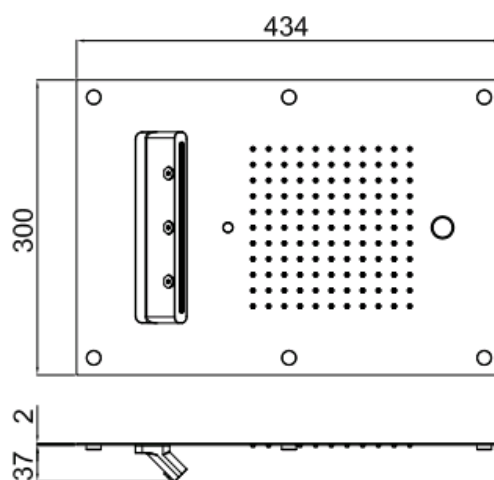

TECHNICAL DRAWING

SPARE PARTS

FINISHINGS