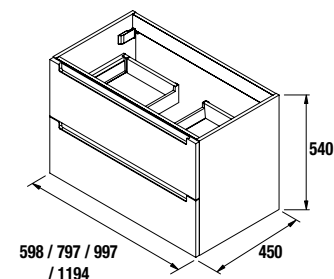

WALL-HUNG UNIT MONTERREY 2 DRAWERS

Wall-hung unit with 2 metallic drawers full extension, Carbon-TX interior and soft-closing. Drawer organizer included, with 2 removable trays.