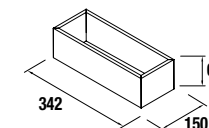

Metallic drawer full extension without pipe cutout, Carbon-TX interior

Carbon-TX	
	cod.
600	24961
800	24962
1000	24963
1200	24964

Drawer interior organiser

Organiser cube for Carbon-TX metal drawer 150 x 342 x 66 mm