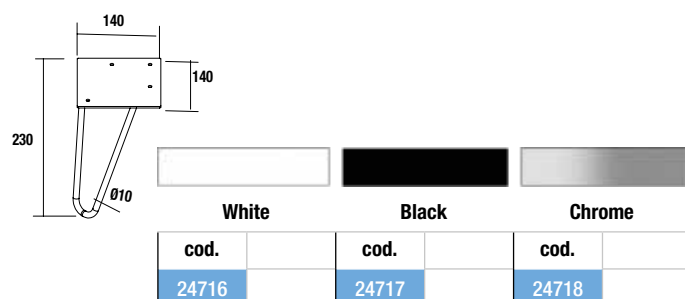

LEGS FOR VANITY UNITS

LEGS FOR WASH BOWLS / VENETO HEIGHT 230 mm

UNIQU 2 legs set

Set of 2 optional legs for wall hung unit, 3 finishes available, height 230 mm, to be used with wash bowl basin or Veneto.