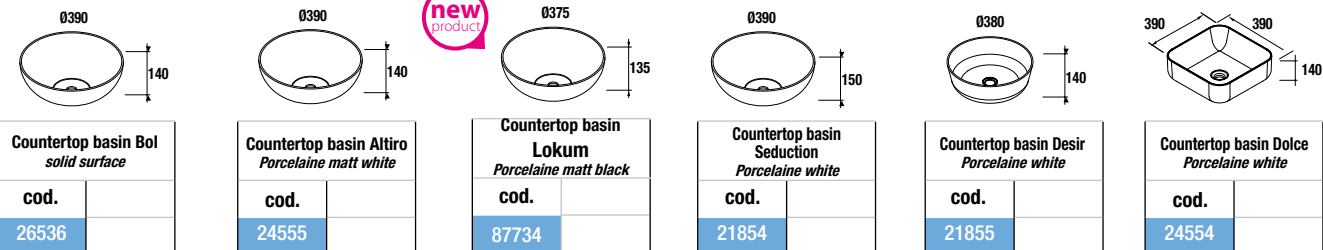

COMBINATION WITH BASINS

Veneto (White porcelain for wall tap)

1010/C		1210/C		1210 Double	
cod.		cod.		cod.	
85911		85912		85913	

NOTE: Fittings for wall hanging are included

new
Veneto (with internal shelf)
(White porcelain)

810		1010		1210	
cod.		cod.		cod.	
87727		87728		87729	

NOTE: Fittings for wall hanging are included

Top Basins

Countertop basin Bol <i>solid surface</i>		Countertop basin Altiro <i>Porcelaine matt white</i>		Countertop basin Lokum <i>Porcelaine matt black</i>		Countertop basin Seduction <i>Porcelaine white</i>		Countertop basin Desir <i>Porcelaine white</i>		Countertop basin Dolce <i>Porcelaine white</i>	
cod.		cod.		cod.		cod.		cod.		cod.	
26536		24555		87734		21854		21855		24554