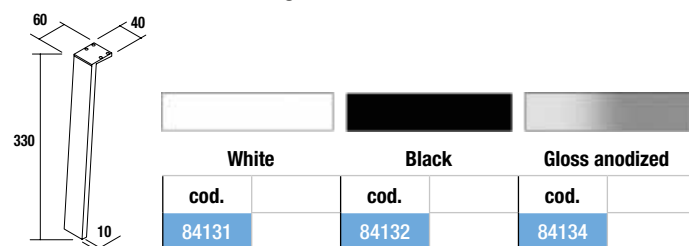

KLIM 2 legs set

Set of 2 optional aluminium legs for wall hung unit, 3 finishes available, height 230 mm, to be used with wash bowl basin or Veneto.

DEVA 2 legs set

Set of 2 optional legs for wall hung unit, 3 finishes available, height 230 mm, to be used with wash bowl basin or Veneto.

DANNA 2 legs set

Set of 2 optional wooden legs for wall hung unit, 3 finishes available, height 230 mm, to be used with wash bowl basin or Veneto.

LEGS FOR INTEGRAL WASHBASINS HEIGHT 330 mm

UNIQU 2 legs set

Set of 2 optional legs for wall hung unit, 3 finishes available, height 330 mm, to be used integral washbasin.

KLIM 2 legs set

Set of 2 optional aluminium legs for wall hung units, 3 finishes available, height 330 mm, to be used with integral washbasin.