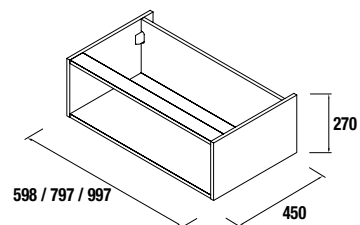

MONTERREY SERIE
1 HOLLOW SHELF, 1 METALLIC DRAWER
AND 2 METALLIC DRAWERS

WALL-HUNG UNIT ALLIANCE 1 HOLLOW SHELF

Hollow shelf wall-hung unit with carbon-TX finish

Carbon - TX	
	cod.
600	22811
800	22815
1000	22819

ALLIANCE WALL HUNG AND REMOVABLE STORAGE UNIT

Wall hung storage unit with removable drawer, carbon TX finish, concealed extraction Plus runners and hole for hair dryer. Handle no included, 3 finishes available. It can be combined with series: Fussion Line / Fussion Chrome / Spirit / Monterrey