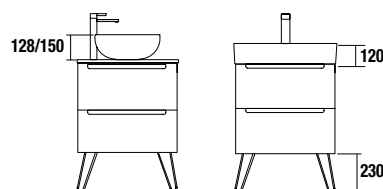

LEGS FOR VANITY UNITS

LEGS FOR WASH BOWLS / VENETO HEIGHT 230 mm

UNIQU 2 legs set

Set of 2 optional legs for wall hung unit, 3 finishes available, height 230 mm, to be used with wash bowl basin or Veneto.