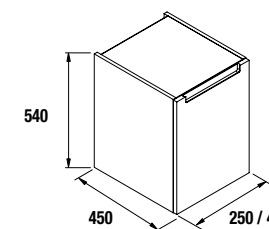

MODULE MONTERREY 1 DOOR L

Module with 1 reversible door L and soft-closing. Carbon-TX interior.

	Gloss white	Gloss grey	Gloss Taupe	Natural	Bay pine	Sbiancato	Alsacia
	cod.	cod.	cod.	cod.	cod.	cod.	cod.
250	26693	26694	26695	23974	23972	23451	23453
400	26696	26697	26702	23978	23976	23455	23457