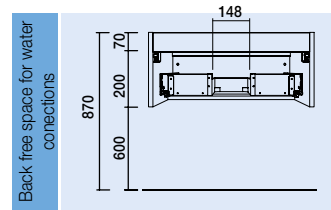

MONTERREY SERIE
1 METALLIC DRAWER
AND 2 METALLIC DRAWERS

WALL-HUNG MONTERREY 1 DRAWER WITH PIPE CUTOUT

Wall-hung unit with 1 metallic drawer, full extension with pipe cutout, Carbon-TX finish and soft-closing. Drawer organizer included, with 2 removable trays.