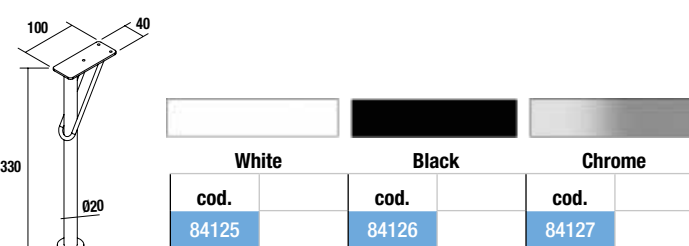

Set of 2 optional legs for wall hung unit, 3 finishes available, height 330 mm, to be used integral washbasin.

KLIM 2 legs set

Set of 2 optional aluminium legs for wall hung units, 3 finishes available, height 330 mm, to be used with integral washbasin.

DEVA 2 legs set

Set of 2 optional legs for wall hung units, 3 finishes available, height 330 mm, to be used with integral washbasin.

DANNA 2 legs set

Set of 2 optional wooden legs for wall hung units, 3 finishes available, height 330 mm, to be used with integral washbasin.