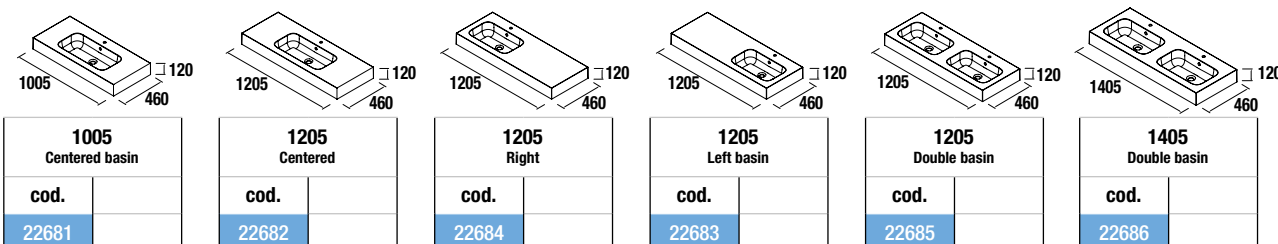

Escocia (mineralmarmo)

1005 Centered basin		1205 Centered		1205 Right		1205 Left basin		1205 Double basin		1405 Double basin	
cod.		cod.		cod.		cod.		cod.		cod.	
22681		22682		22684		22683		22685		22686	

NOTE: Fittings for wall hanging are included