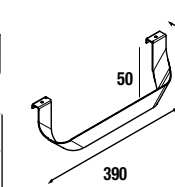

Double towel rail JAZZ

	White	Black	Gloss anodized
	cod.	cod.	cod.
	23028	27043	23025