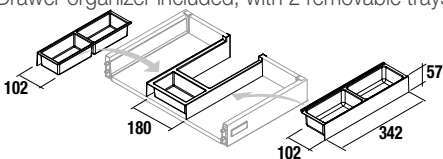

Gloss white	Gloss grey	Gloss Taupe	Natural	Bay pine	Sbiancato	Alsacia
	cod.	cod.	cod.	cod.	cod.	cod.	cod.
600	26675	26676	26677	23930	23929	23443	23444
800	26678	26679	26680	23934	23933	23445	23446
1000	26681	26682	26683	23938	23937	23447	23448
1200	26684	26685	26686	23942	23941	23449	23450