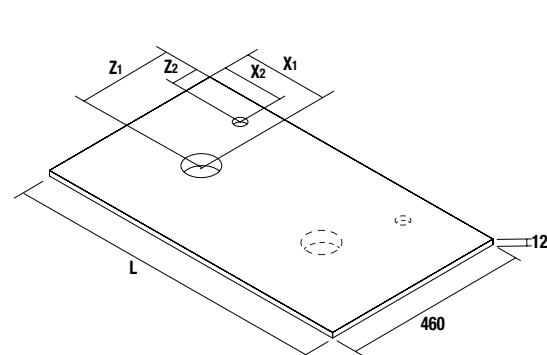

Matt White	
		cod.	
Special order	<1000	24460	
	1001 - 1400	24461	
	1401 - 1800	24462	
	1801 - 2000	24463	
	2001 - 2400	24464	

Download order sheet

NOTE: more countertops available in chapter 4 customized.

NOTE: tops with special length, 15 working days.