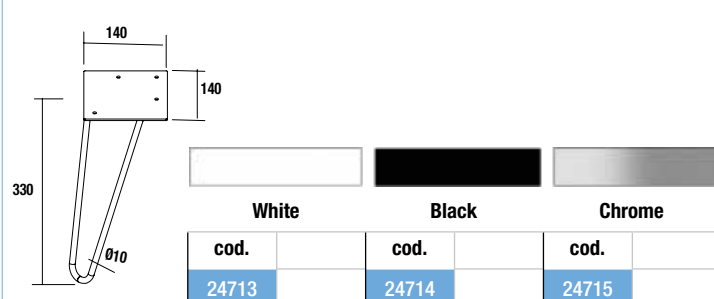

KLIM 2 legs set

Set of 2 optional aluminium legs for wall hung unit, 3 finishes available, height 230 mm, to be used with wash bowl basin or Veneto.

DEVA 2 legs set

Set of 2 optional legs for wall hung unit, 3 finishes available, height 230 mm, to be used with wash bowl basin or Veneto.

DANNA 2 legs set

Set of 2 optional wooden legs for wall hung unit, 3 finishes available, height 230 mm, to be used with wash bowl basin or Veneto.

LEGS FOR INTEGRAL WASHBASINS HEIGHT 330 mm

UNIQU 2 legs set

Set of 2 optional legs for wall hung unit, 3 finishes available, height 330 mm, to be used integral washbasin.

KLIM 2 legs set

Set of 2 optional aluminium legs for wall hung units, 3 finishes available, height 330 mm, to be used with integral washbasin.