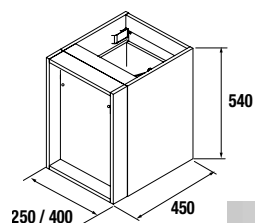

Gloss white	Gloss grey	Gloss taupe	Natural	Bay pine	Sbiancato	Alsacia
	cod.	cod.	cod.	cod.	cod.	cod.	cod.
250	26833	26834	26835	26836	26837	26838	26839
400	26840	26841	26842	26843	26844	26845	26846