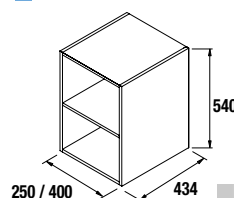

AUXILIARY AND STORAGE UNITS ALLIANCE

WALL HUNG STORAGE UNIT ALLIANCE 2 NICHES

Wall hung storage unit with 2 niches. Can be combined with series: Fussion Line / Fussion Chrome / Spirit / Monterrey

	Gloss white	Gloss grey	Gloss Taupe	Natural	Bay pine	Sbiancato	Alsacia
	cod.	cod.	cod.	cod.	cod.	cod.	cod.
250	23348	23349	23353	23352	24742	23350	23351
400	23657	23355	23359	23358	24743	23356	23357

DECORATIVE CUBE FOR ALLIANCE STORAGE UNIT WITH 2 NICHES

Set of 2 decorative cubes for Alliance storage units with width of 250 and 400 mm. Supplied in kit format.