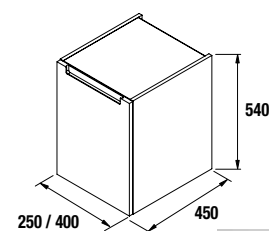

MODULE MONTERREY 1 DOOR R

Module with 1 reversible door R and soft-closing. Carbon-TX interior.

	Gloss white	Gloss grey	Gloss Taupe	Natural	Bay pine	Sbiancato	Alsacia
	cod.	cod.	cod.	cod.	cod.	cod.	cod.
250	26687	26688	26689	23975	23973	23452	23454
400	26690	26691	26692	23979	23977	23456	23458