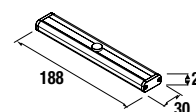

LED sensor light

Auxiliary light with sensor and micro USB rechargeable battery 188 x 20 x 30 mm

	cod.
	23031