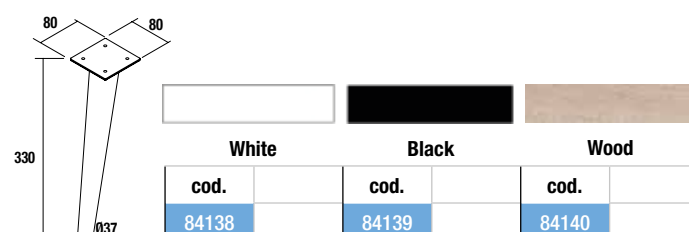

Set of 2 optional legs for wall hung unit, 3 finishes available, height 330 mm, to be used integral washbasin.

KLIM 2 legs set

Set of 2 optional aluminium legs for wall hung units, 3 finishes available, height 330 mm, to be used with integral washbasin.

DEVA 2 legs set

Set of 2 optional legs for wall hung units, 3 finishes available, height 330 mm, to be used with integral washbasin.

DANNA 2 legs set

Set of 2 optional wooden legs for wall hung units, 3 finishes available, height 330 mm, to be used with integral washbasin.