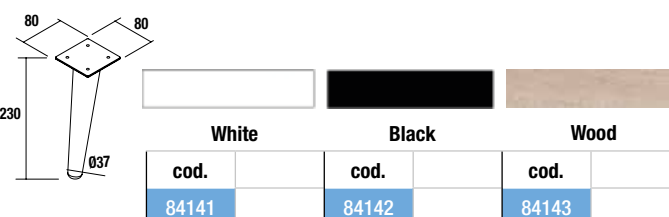

LEGS FOR VANITY UNITS

LEGS FOR WASH BOWLS / VENETO HEIGHT 230 mm

UNIQU 2 legs set

Set of 2 optional legs for wall hung unit, 3 finishes available, height 230 mm, to be used with wash bowl basin or Veneto.

KLIM 2 legs set

Set of 2 optional aluminium legs for wall hung unit, 3 finishes available, height 230 mm, to be used with wash bowl basin or Veneto.

DEVA 2 legs set

Set of 2 optional legs for wall hung unit, 3 finishes available, height 230 mm, to be used with wash bowl basin or Veneto.

DANNA 2 legs set

Set of 2 optional wooden legs for wall hung unit, 3 finishes available, height 230 mm, to be used with wash bowl basin or Veneto.

LEGS FOR INTEGRAL WASHBASINS HEIGHT 330 mm

UNIQU 2 legs set

Set of 2 optional legs for wall hung unit, 3 finishes available, height 330 mm, to be used integral washbasin.

KLIM 2 legs set

Set of 2 optional aluminium legs for wall hung units, 3 finishes available, height 330 mm, to be used with integral washbasin.

DEVA 2 legs set

Set of 2 optional legs for wall hung units, 3 finishes available, height 330 mm, to be used with integral washbasin.

DANNA 2 legs set

Set of 2 optional wooden legs for wall hung units, 3 finishes available, height 330 mm, to be used with integral washbasin.

COMBINATION WITH BASINS

Combination with Basins