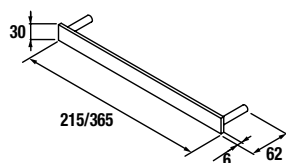

HANDLE - TOWEL RAIL REMOVABLE FOR ALLIANCE STORAGE UNIT

Handle for storage unit on different finishes, not included

	Matt white	Matt black	Gloss anodized
	cod.	cod.	cod.
250	26915	26914	26913
400	26920	26919	26918

ALLIANCE END STORAGE UNIT

Reversible end storage unit. It can be combined with series: Fussion Line / fussion Chrome / Spirit / Monterrey