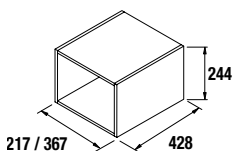

DECORATIVE CUBE FOR ALLIANCE STORAGE UNIT WITH 2 NICHES

Set of 2 decorative cubes for Alliance storage units with width of 250 and 400 mm. Supplied in kit format.

	Gloss white	Matt Taupe	Carbon - TX
	cod.	cod.	cod.
250	23342	23346	23344
400	21976	23347	23345