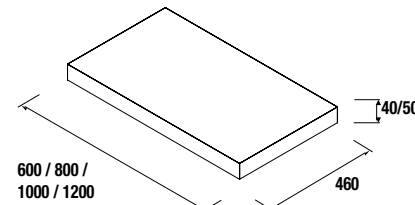

TOP THICKNESS 40 AND 50 MM

Tops with 50mm thickness finishes in Gloss White, gloss grey and carbon; y 40mm finish African oak, sizes from 600 to 1200 and custom made not mechanized.
Finishes in melamine and high pressure laminate (HPL)

		Gloss White / 50mm		Gloss Grey / 50mm		Carbon / 50mm		African Oak / 40mm	
		cod.		cod.		cod.		cod.	
Stock	600	22992		22993		22994		23016	
	800	22995		22996		22997		23017	
	1000	22998		22999		23000		23018	
	1200	23001		23002		23003		23019	

NOTE: more countertops available in chapter 4 customized.

COUNTER TOPS WITH A THICKNESS OF 12 MM

Solid surface countertops 12mm thickness. special measures with or without machining. One or two sinks