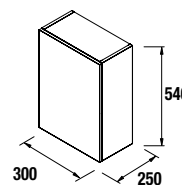

ACCESSORIES FOR VANITY UNIT

ALLIANCE MODULE FOR DOUBLE DEPTH

Wall hung module depth 250mm. push opening system and Carbon-TX interiors. Reversible. to be combined with double depth basins and countertops. To be combined with series Monterrey, Spirit, Fussion Chrome and line

	Gloss white	Gloss grey	Gloss Taupe	Natural	Bay pine	Sbiancato	Alsacia
	cod.	cod.	cod.	cod.	cod.	cod.	cod.
300	87512	87513	87514	87515	87516	87517	87518