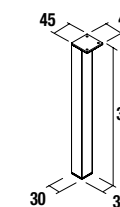

Carbon-TX	
	cod.
	23030

LED sensor light

Auxiliary light with sensor and micro USB rechargeable battery 188 x 20 x 30 mm

	cod.
	23031

Set of 2 chrome feet

Set of 2 chrome plated feet height 330 30 x 30 x 330 mm