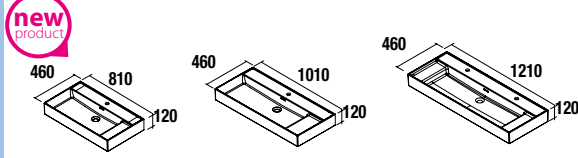

new
Veneto (with internal shelf)
(White porcelain)

810		1010		1210	
cod.		cod.		cod.	
87727		87728		87729	

NOTE: Fittings for wall hanging are included