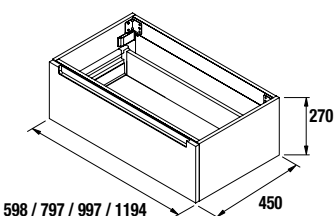

WALL-HUNG UNIT MONTERREY 1 DRAWER WITHOUT PIPE CUTOUT

Wall-hung storage unit with 1 metallic drawer full extension without pipe cutout, Carbon-TX interior and soft-closing.

	Gloss white	Gloss grey	Gloss Taupe	Natural	Bay pine	Sbiancato	Alsacia
	cod.	cod.	cod.	cod.	cod.	cod.	cod.
600	26663	26664	26665	23981	23980	23435	23436
800	26666	26667	26668	23983	23982	23437	23438
1000	26669	26670	26671	23985	23984	23439	23440
1200	26672	26673	26674	23987	23986	23441	23442