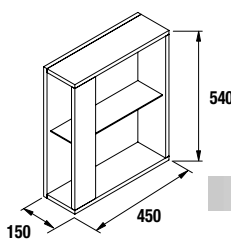

Gloss white	Gloss grey	Gloss taupe	Natural	Bay pine	Sbiancato	Alsacia
	cod.	cod.	cod.	cod.	cod.	cod.	cod.
150	24808	24810	24809	23994	23993	23459	23460