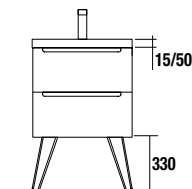

LEGS FOR VANITY UNITS

LEGS FOR WASH BOWLS / VENETO HEIGHT 230 mm

UNIQU 2 legs set

Set of 2 optional legs for wall hung unit, 3 finishes available, height 230 mm, to be used with wash bowl basin or Veneto.

KLIM 2 legs set

Set of 2 optional aluminium legs for wall hung unit, 3 finishes available, height 230 mm, to be used with wash bowl basin or Veneto.

DEVA 2 legs set

Set of 2 optional legs for wall hung unit, 3 finishes available, height 230 mm, to be used with wash bowl basin or Veneto.

DANNA 2 legs set

Set of 2 optional wooden legs for wall hung unit, 3 finishes available, height 230 mm, to be used with wash bowl basin or Veneto.

LEGS FOR INTEGRAL WASHBASINS HEIGHT 330 mm

UNIQU 2 legs set