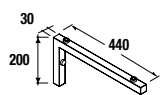

Support brass chrome (1 Unt.)	
cod.	
17870