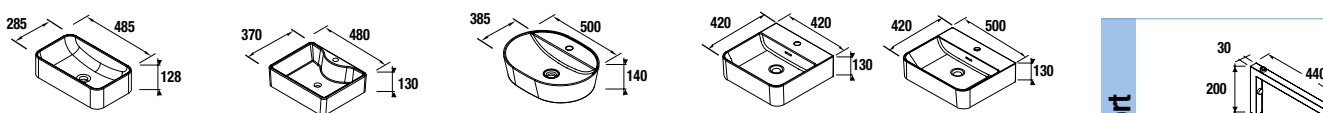

Countertop basin Sensation <i>Porcelaine white</i>		Countertop basin Emotion <i>Porcelaine white</i>		Countertop basin Varmega <i>Porcelaine white</i>		Countertop basin Tenta 400 <i>Porcelaine white</i>		Countertop basin Tenta 500 <i>Porcelaine white</i>	
cod.		cod.		cod.		cod.		cod.	
21739		21744		24553		24551		24552	

Top Support

Support brass chrome (1 Unt.)	
cod.	
17870