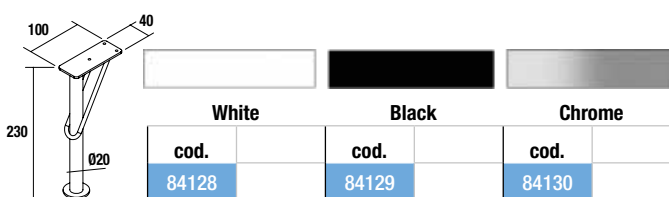

LEGS FOR VANITY UNITS

LEGS FOR WASH BOWLS / VENETO HEIGHT 230 mm

UNIQU 2 legs set

Set of 2 optional legs for wall hung unit, 3 finishes available, height 230 mm, to be used with wash bowl basin or Veneto.

KLIM 2 legs set

Set of 2 optional aluminium legs for wall hung unit, 3 finishes available, height 230 mm, to be used with wash bowl basin or Veneto.

DEVA 2 legs set

Set of 2 optional legs for wall hung unit, 3 finishes available, height 230 mm, to be used with wash bowl basin or Veneto.