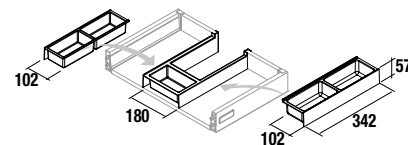

MONTERREY SERIE
1 METALLIC DRAWER
AND 2 METALLIC DRAWERS

WALL-HUNG MONTERREY 1 DRAWER WITH PIPE CUTOUT

Wall-hung unit with 1 metallic drawer, full extension with pipe cutout, Carbon-TX finish and soft-closing. Drawer organizer included, with 2 removable trays.