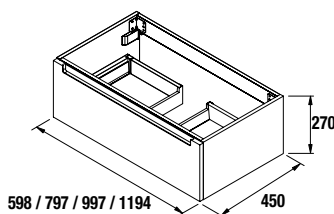

MONTERREY SERIE
1 METALLIC DRAWER
AND 2 METALLIC DRAWERS

WALL-HUNG MONTERREY 1 DRAWER WITH PIPE CUTOUT

Wall-hung unit with 1 metallic drawer, full extension with pipe cutout, Carbon-TX finish and soft-closing. Drawer organizer included, with 2 removable trays.