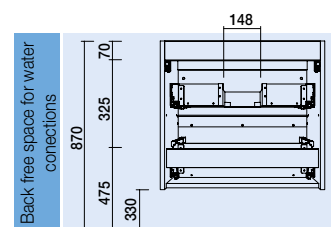

Gloss white	Gloss grey	Gloss Taupe	Natural	Bay pine	Sbiancato	Alsacia
	cod.	cod.	cod.	cod.	cod.	cod.	cod.
600	26675	26676	26677	23930	23929	23443	23444
800	26678	26679	26680	23934	23933	23445	23446
1000	26681	26682	26683	23938	23937	23447	23448
1200	26684	26685	26686	23942	23941	23449	23450