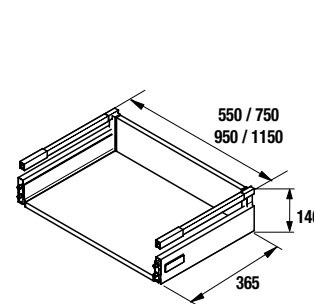

Drawer accessories

Metallic drawer without pipe cutout

Metallic drawer full extension without pipe cutout, Carbon-TX interior

Carbon-TX	
	cod.
600	24961
800	24962
1000	24963
1200	24964

Drawer interior organiser

Organiser cube for Carbon-TX metal drawer 150 x 342 x 66 mm

Carbon-TX	
	cod.
	23030

LED sensor light

Auxiliary light with sensor and micro USB rechargeable battery 188 x 20 x 30 mm

	cod.
	23031

Set of 2 chrome feet

Set of 2 chrome plated feet height 330 30 x 30 x 330 mm

	cod.
	23899

Side towel rack for vanity units

Single towel rail JAZZ

	White	Black	Gloss anodized
	cod.	cod.	cod.
	23027	27042	23024

Double towel rail JAZZ

	White	Black	Gloss anodized
	cod.	cod.	cod.
	23028	27043	23025