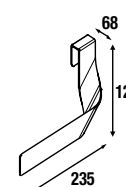

Side towel rack for vanity units

Single towel rail JAZZ

	White	Black	Gloss anodized
	cod.	cod.	cod.
	23027	27042	23024