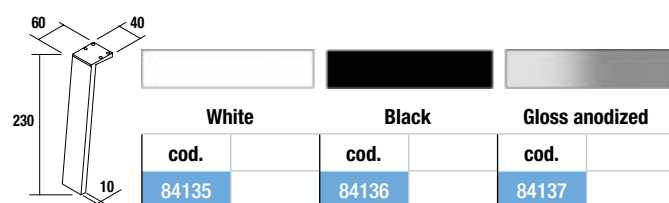

LEGS FOR VANITY UNITS

LEGS FOR WASH BOWLS / VENETO HEIGHT 230 mm

UNIQU 2 legs set

Set of 2 optional legs for wall hung unit, 3 finishes available, height 230 mm, to be used with wash bowl basin or Veneto.

KLIM 2 legs set

Set of 2 optional aluminium legs for wall hung unit, 3 finishes available, height 230 mm, to be used with wash bowl basin or Veneto.

DEVA 2 legs set

Set of 2 optional legs for wall hung unit, 3 finishes available, height 230 mm, to be used with wash bowl basin or Veneto.