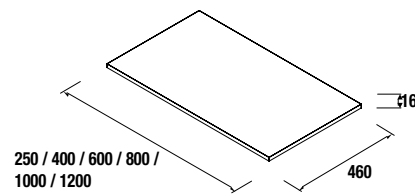

TOP THICKNESS 12, 16, 40 AND 50 MM
TOPS 250 TO 1200 AND CUSTOM-MADE

TOP THICKNESS 16 MM

Tops 16mm thick. Sizes from 250 to 1200 not mechanized
Finishes in melamine and high pressure laminate (HPL)

		Gloss white		Gloss grey		Gloss Taupe		Natural		Bay pine		Sbiancato		Alsacia	
		cod.		cod.		cod.		cod.		cod.		cod.		cod.	
Stock	250	23118		23119		26966		23121		23120		23461		23462	
	400	23122		23123		26967		23125		23124		23463		23464	
	600	22960		22961		26968		22963		22962		23465		23466	
	800	22964		22965		26969		22967		22966		23467		23468	
	1000	22968		22969		26970		22971		22970		23469		23470	
	1200	22972		22973		26971		22975		22974		23471		23472	