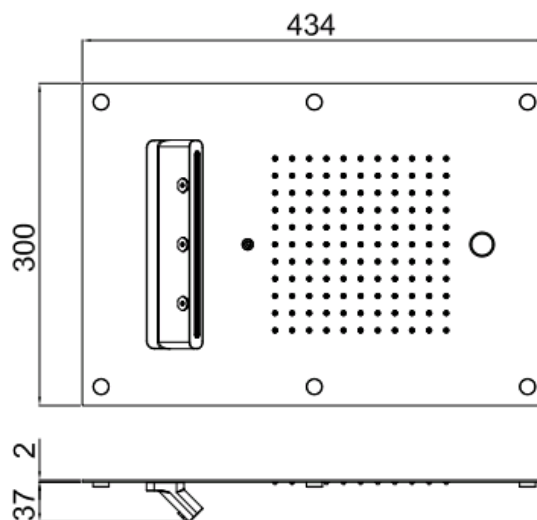

MyDream

MyDream 450x300
23079XN/S-CRX

TECHNICAL INFORMATION

Multifunction built-in shower head, 450X300 mm, 121 nozzles in non-liming silicon, inspectable and serviceable with 3 jets: rain, single cascade, atomizer and chromotherapy

Flow rate:
10 l/min

FEATURES

rain jet

getto cascata

Shower head mounted atomizer

PICTURE

TECHNICAL DRAWING

SPARE PARTS