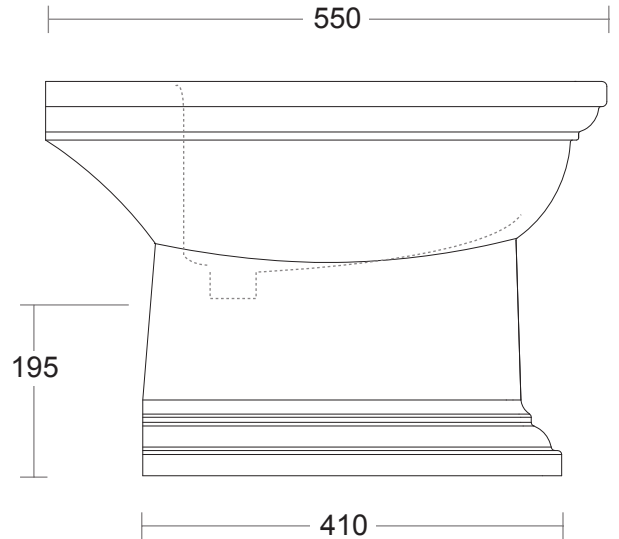

Ceramic Collection	
Radcliffe	Bidet

We recommend that all products are purchased with the assistance of a specialist bathroom retailer and always installed by an experienced installer who is a member of a recognized association. All sizes quoted are nominal: items may vary by plus or minus 2% against the figures quoted. When planning installations where dimensions are critical, it is essential that the space allowed for individual items is physically checked. Imperial Bathrooms can not be held liable for any costs associated with items not fitting in any given area. The contents of this statement are based on information correct at the time of publication. We reserve the right to make alterations and changes in product characteristics, fixing, packaging, operation etc at any time without notice.