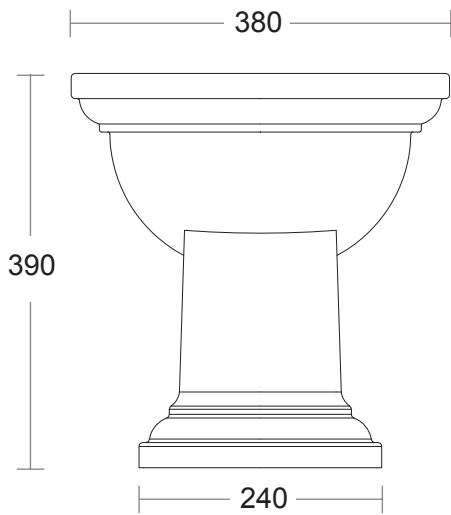

Ceramic Collection	
Radcliffe	Bidet

We recommend that all products are purchased with the assistance of a specialist bathroom retailer and always installed by an experienced installer who is a member of a recognized association. All sizes quoted are nominal: items may vary by plus or minus 2% against the figures quoted. When planning installations where dimensions are critical, it is essential that the space allowed for individual items is physically checked. Imperial Bathrooms can not be held liable for any costs associated with items not fitting in any given area. The contents of this statement are based on information correct at the time of publication. We reserve the right to make alterations and changes in product characteristics, fixing, packaging, operation etc at any time without notice.