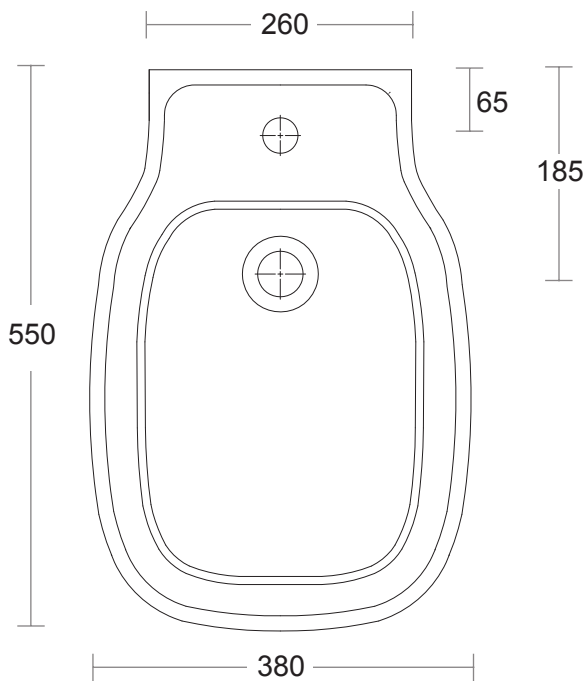

Ceramic Collection	
Radcliffe	Bidet

We recommend that all products are purchased with the assistance of a specialist bathroom retailer and always installed by an experienced installer who is a member of a recognized association. All sizes quoted are nominal: items may vary by plus or minus 2% against the figures quoted. When planning installations where dimensions are critical, it is essential that the space allowed for individual items is physically checked. Imperial Bathrooms can not be held liable for any costs associated with items not fitting in any given area. The contents of this statement are based on information correct at the time of publication. We reserve the right to make alterations and changes in product characteristics, fixing, packaging, operation etc at any time without notice.