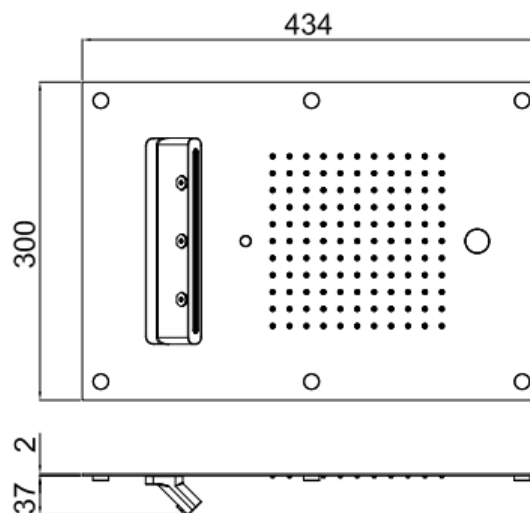

MyDream

MyDream 450x300
23079X-CRX

TECHNICAL INFORMATION

Multifunction built-in shower head, 450X300 mm, 121 nozzles in non-liming silicon, inspectable and serviceable with 2 jets: rain, single cascade

Flow rate:
10 l/min

FEATURES

rain jet

getto cascata

PICTURE

TECHNICAL DRAWING

SPARE PARTS

FINISHINGS