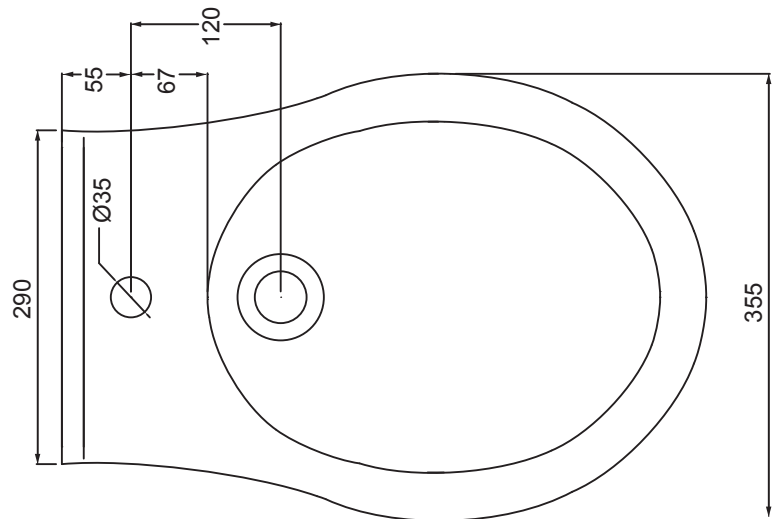

Ceramic Collection	
Radcliffe	Wall Hung Bidet

We recommend that all products are purchased with the assistance of a specialist bathroom retailer and always installed by an experienced installer who is a member of a recognized association. All sizes quoted are nominal: items may vary by plus or minus 2% against the figures quoted. When planning installations where dimensions are critical, it is essential that the space allowed for individual items is physically checked. Imperial Bathrooms can not be held liable for any costs associated with items not fitting in any given area. The contents of this statement are based on information correct at the time of publication. We reserve the right to make alterations and changes in product characteristics, fixing, packaging, operation etc at any time without notice.