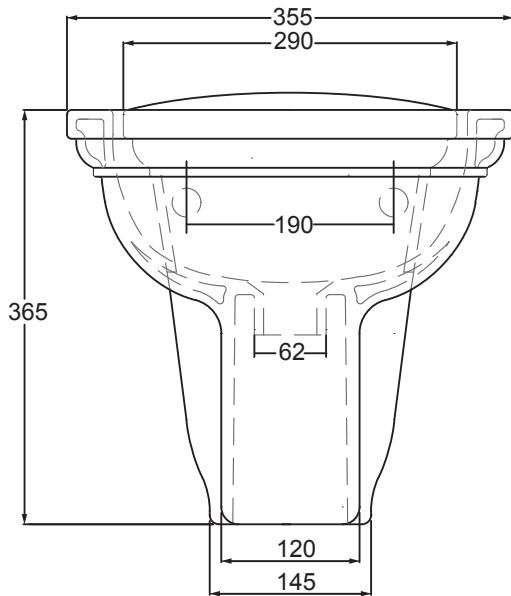

Ceramic Collection	
Radcliffe	Wall Hung Bidet

We recommend that all products are purchased with the assistance of a specialist bathroom retailer and always installed by an experienced installer who is a member of a recognized association. All sizes quoted are nominal: items may vary by plus or minus 2% against the figures quoted. When planning installations where dimensions are critical, it is essential that the space allowed for individual items is physically checked. Imperial Bathrooms can not be held liable for any costs associated with items not fitting in any given area. The contents of this statement are based on information correct at the time of publication. We reserve the right to make alterations and changes in product characteristics, fixing, packaging, operation etc at any time without notice.