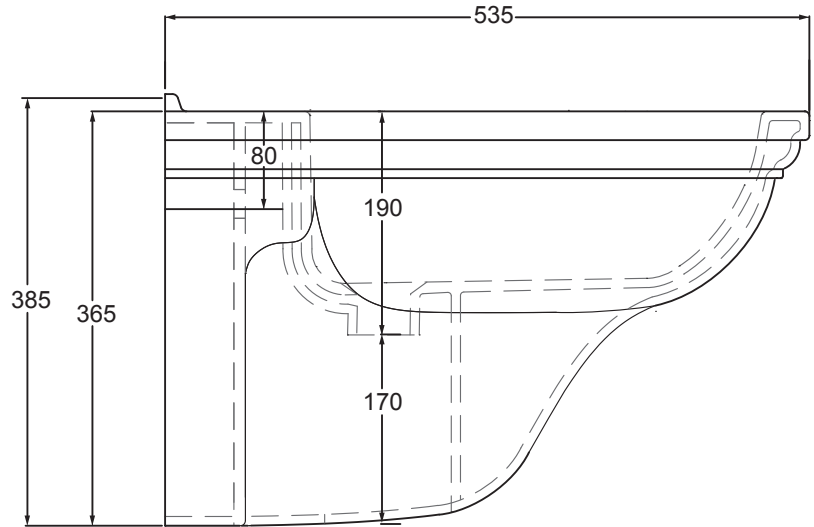

Ceramic Collection	
Radcliffe	Wall Hung Bidet

We recommend that all products are purchased with the assistance of a specialist bathroom retailer and always installed by an experienced installer who is a member of a recognized association. All sizes quoted are nominal: items may vary by plus or minus 2% against the figures quoted. When planning installations where dimensions are critical, it is essential that the space allowed for individual items is physically checked. Imperial Bathrooms can not be held liable for any costs associated with items not fitting in any given area. The contents of this statement are based on information correct at the time of publication. We reserve the right to make alterations and changes in product characteristics, fixing, packaging, operation etc at any time without notice.