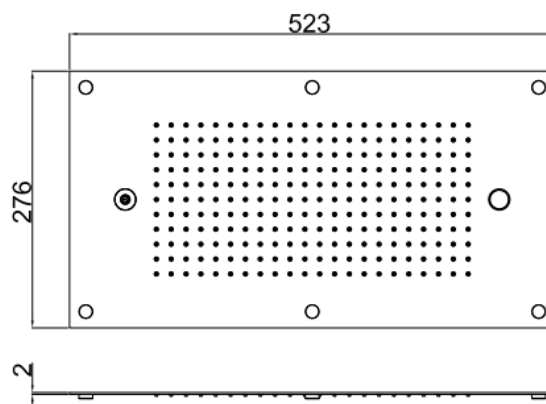

MyDream

MyDream 500x300
23080XN/S-CRX

TECHNICAL INFORMATION

Multifunction built-in shower head, 500X300 mm, 242 nozzles in non-liming silicon, inspectable and serviceable with 2 jets: rain, atomizers and chromotherapy

Flow rate:
8 l/min

PICTURE

SPARE PARTS

FEATURES

rain jet

Shower head
mounted
atomizers

TECHNICAL DRAWING

FINISHINGS