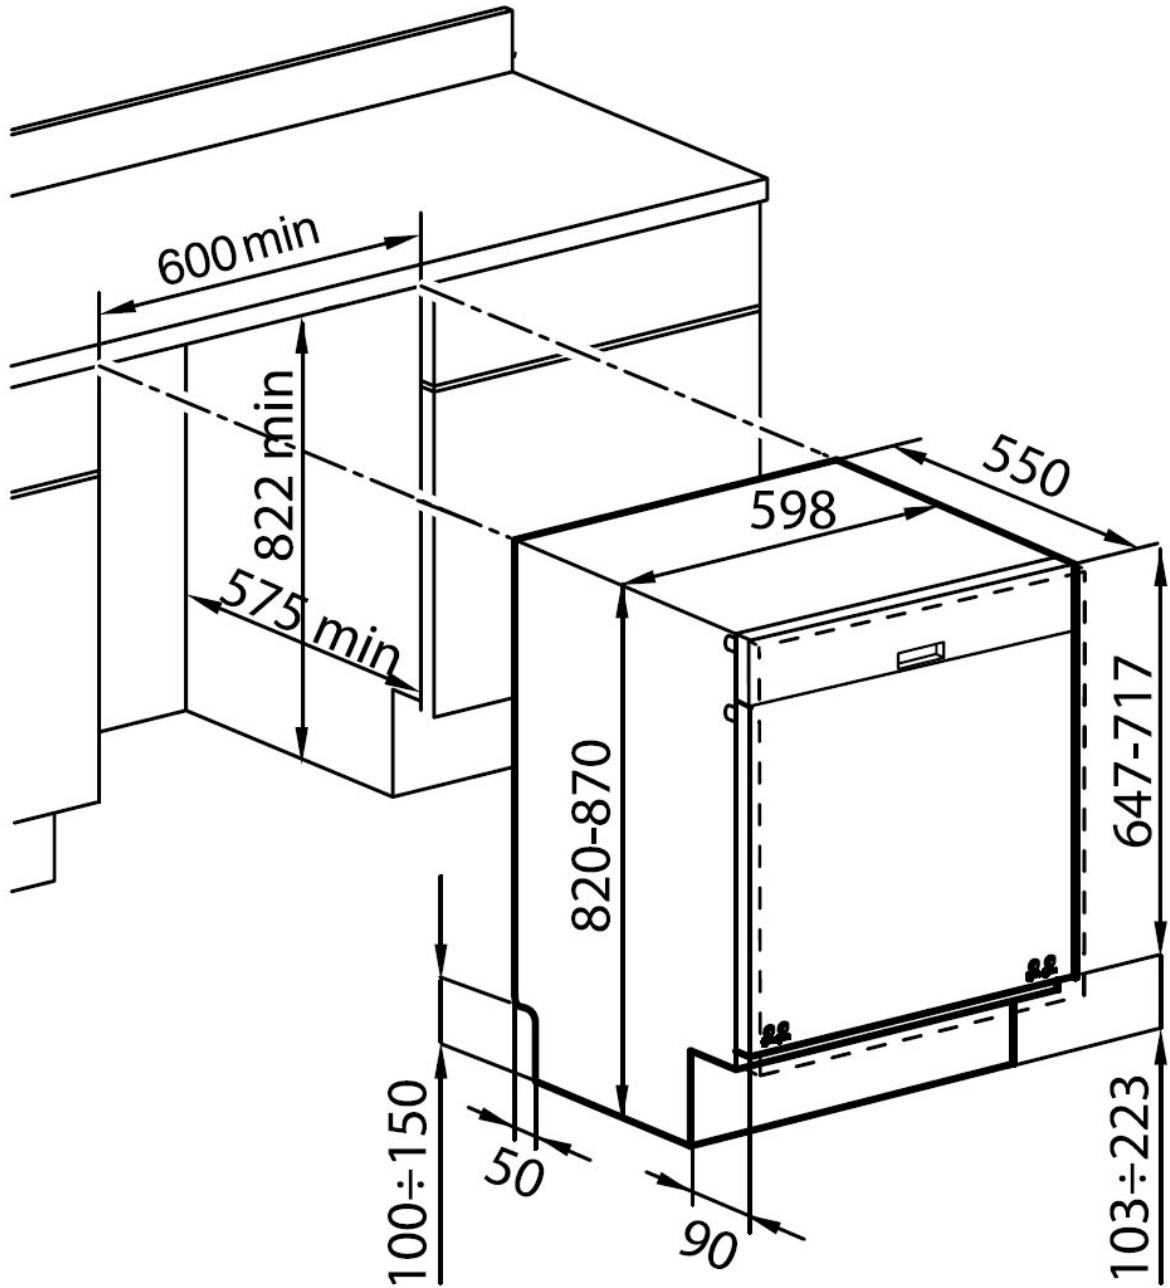

TECHNICAL DATA