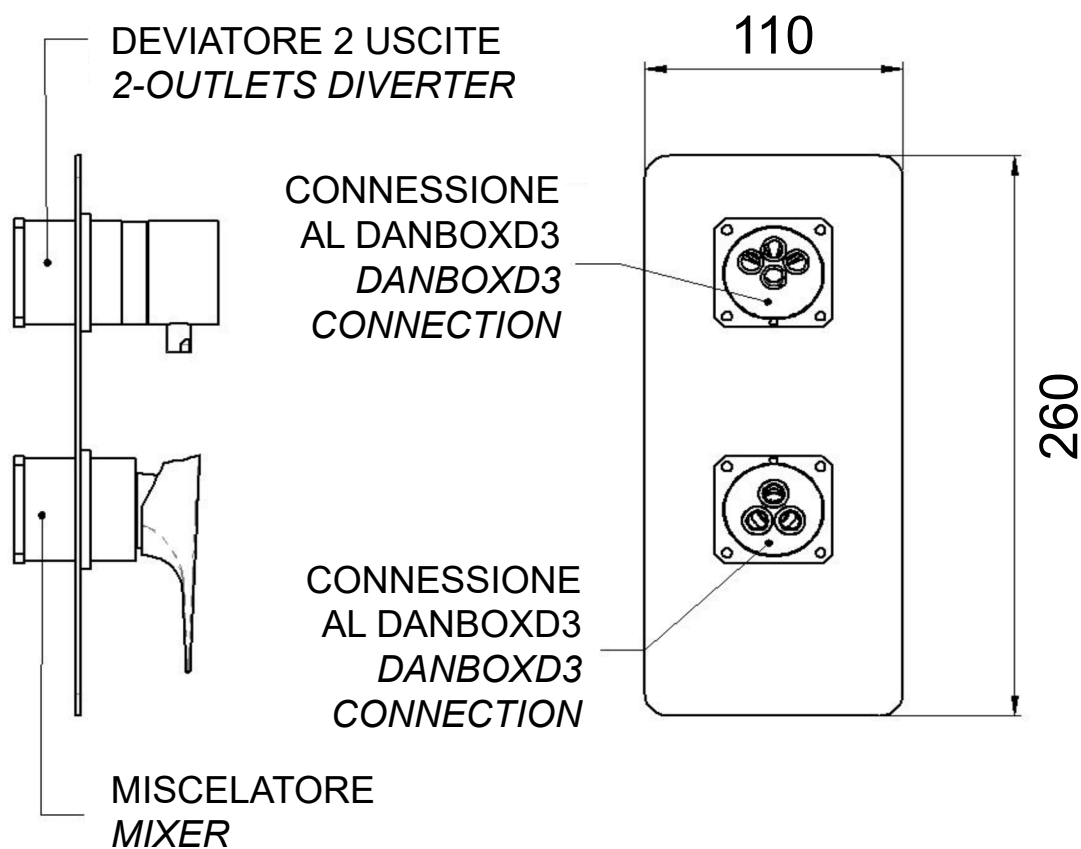

ART. COD.

DV612D3KB

MATERIALI / MATERIALS

OTTONE CROMATO / CHROME PLATED BRASS

CROMATURA / CHROME PLATING

UNI EN 248